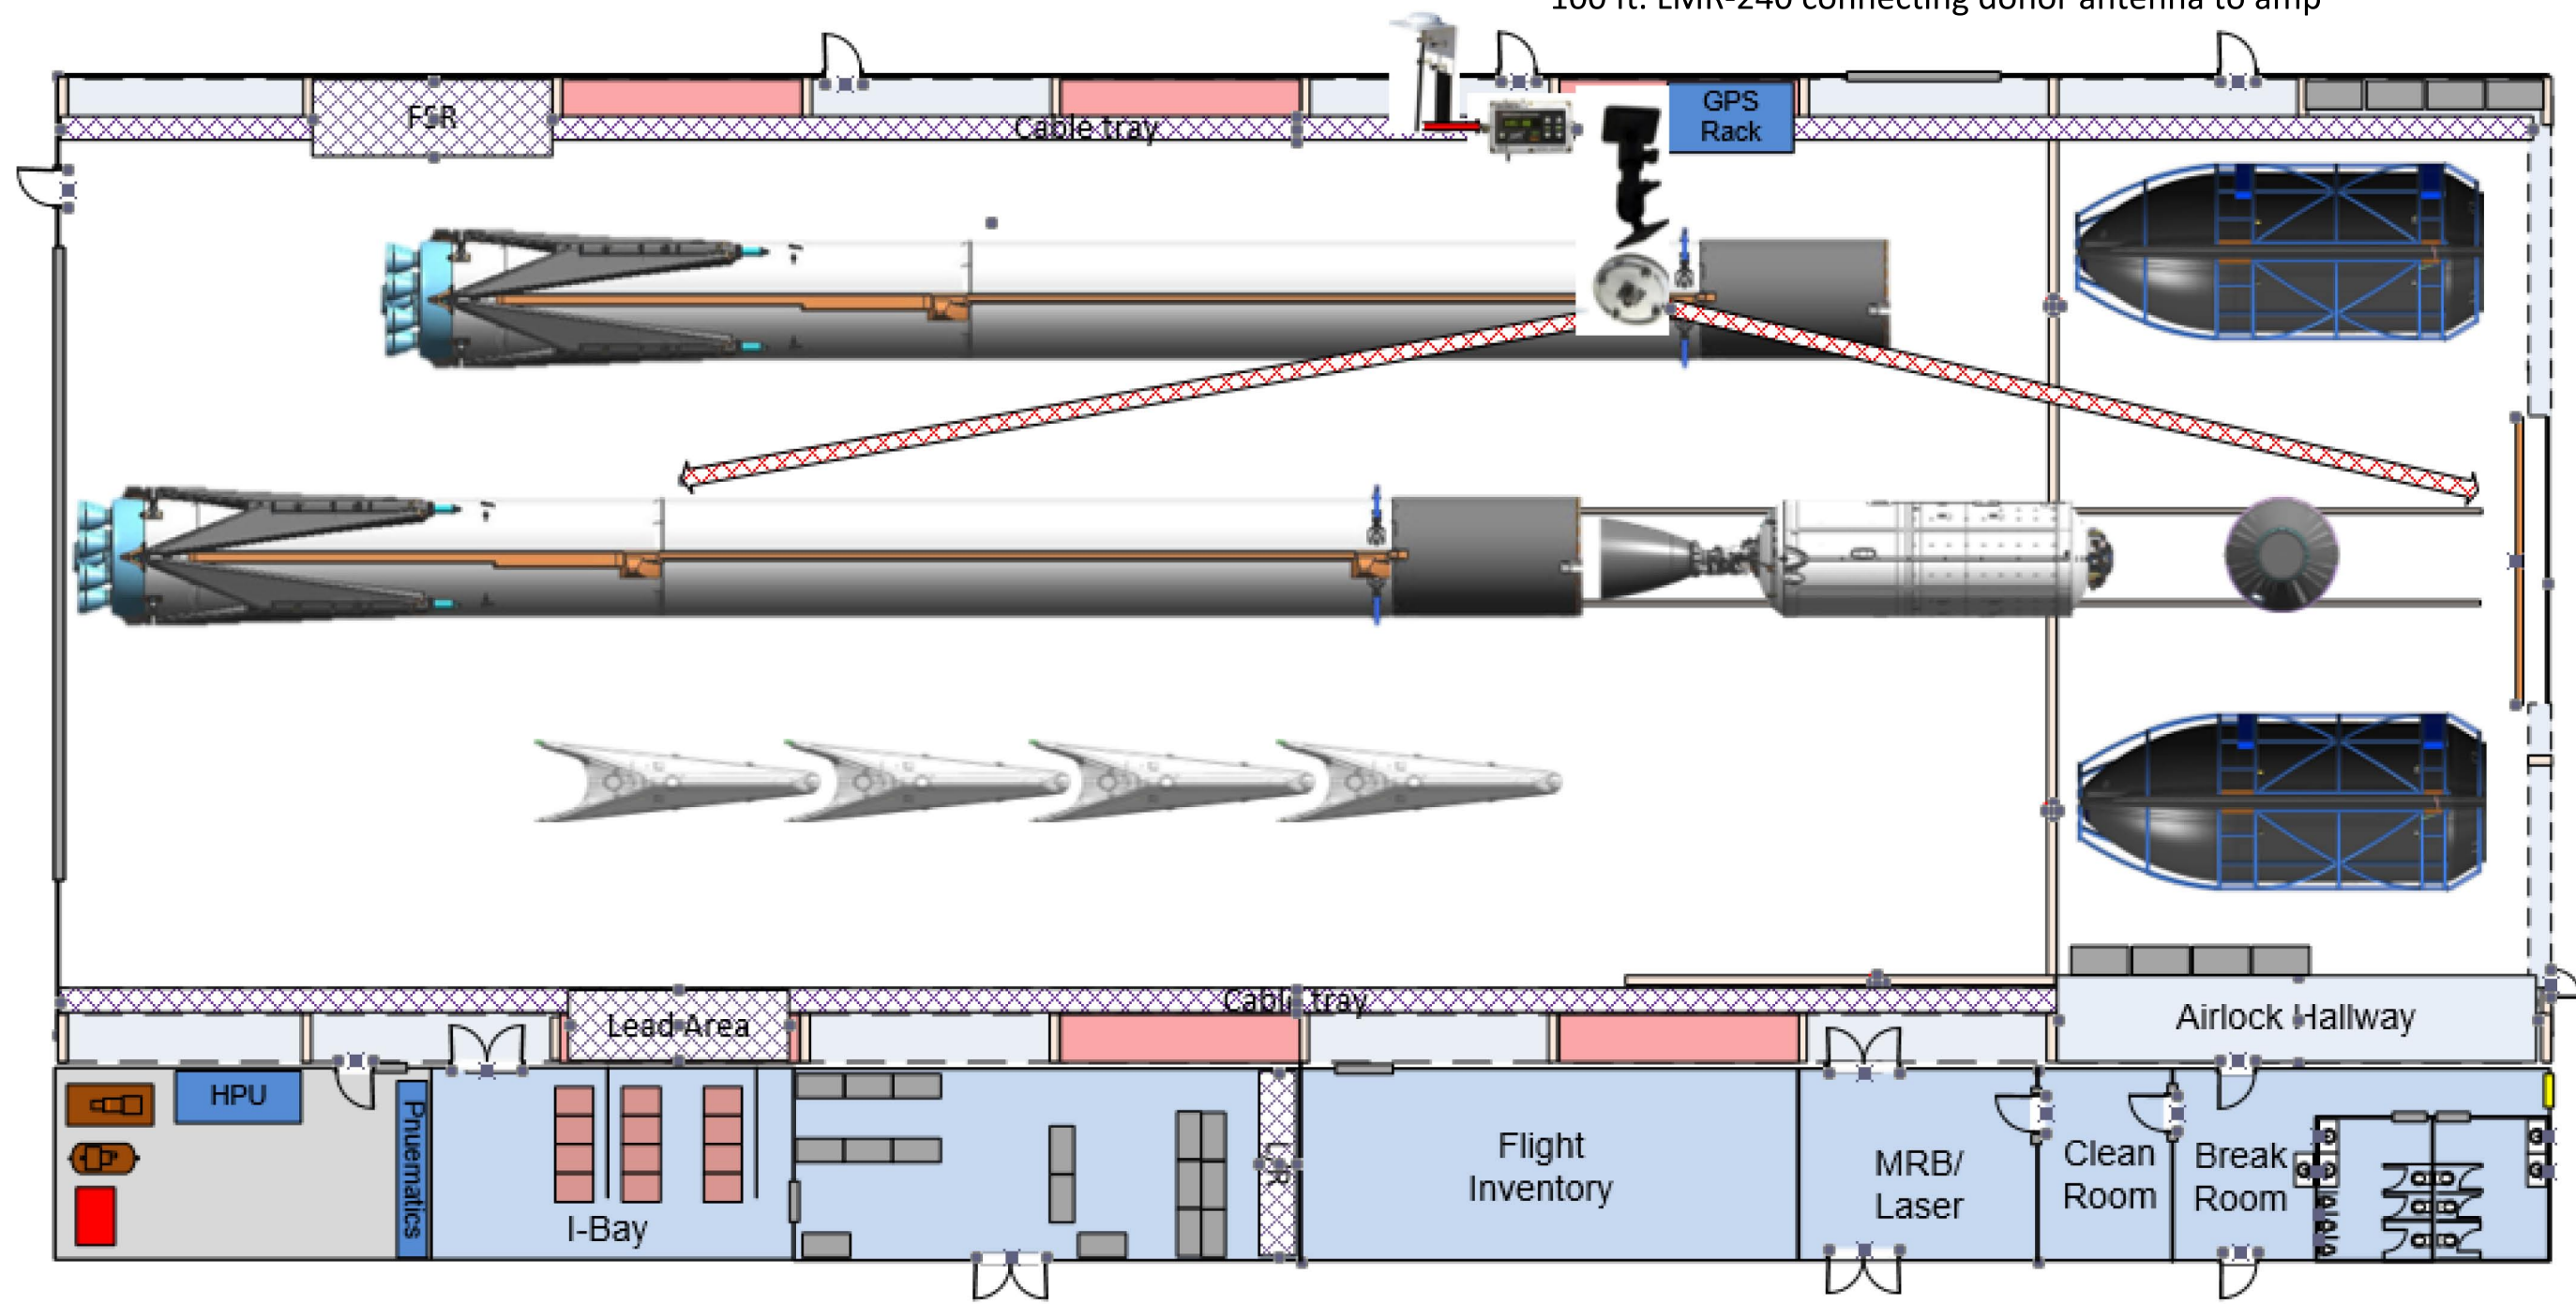

100 ft. LMR-240 connecting donor antenna to amp

130'

250'