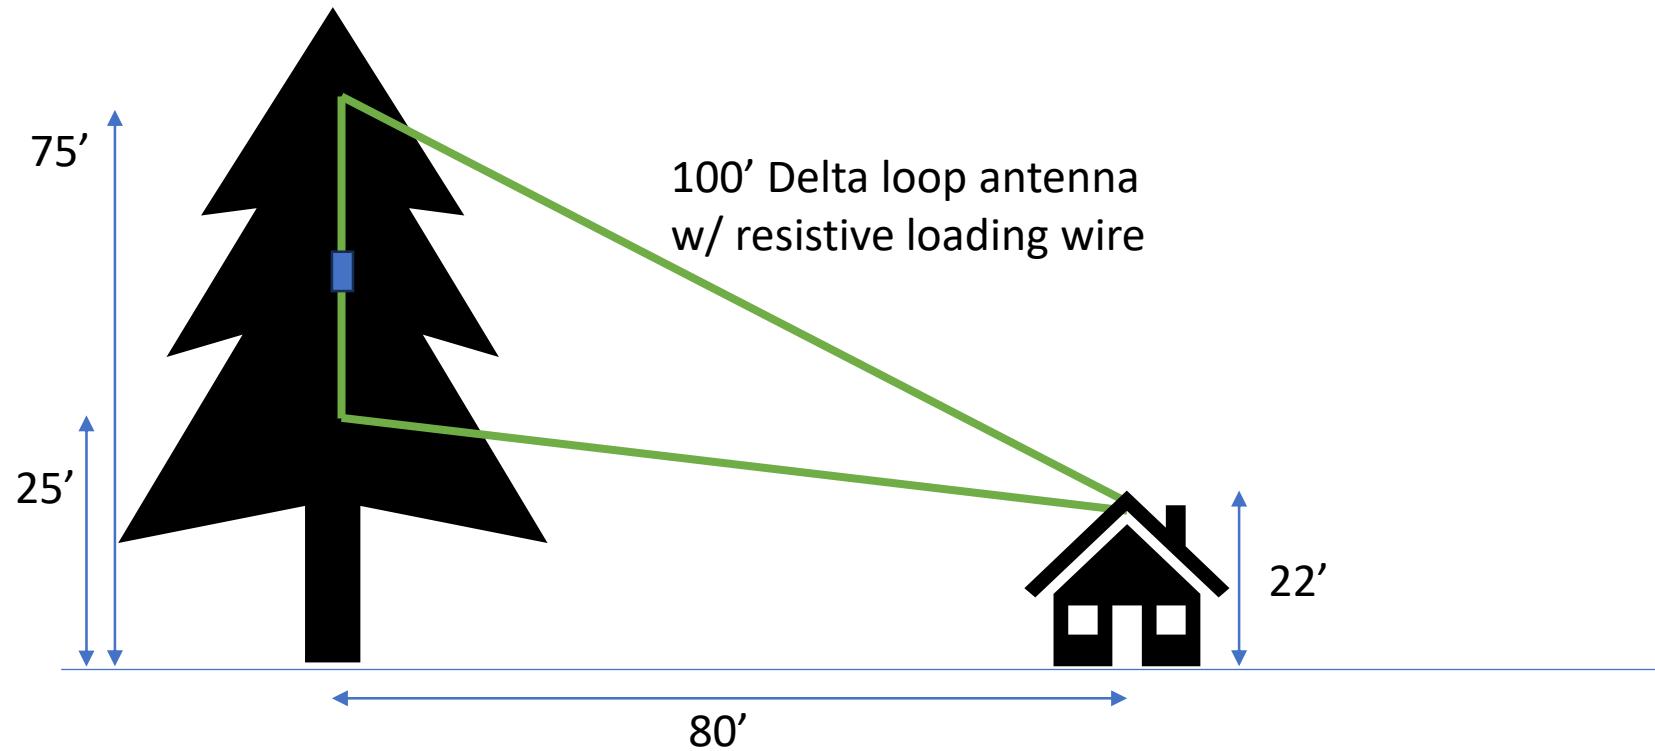

QUESTION V: ANTENNA VERTICAL PROFILE SKETCH

Confirmation Number: EL454388

File Number: 0028-EX-CN-2024

Google Earth Street View of Antenna Location

Confirmation Number: EL454388

File Number: 0028-EX-CN-2024