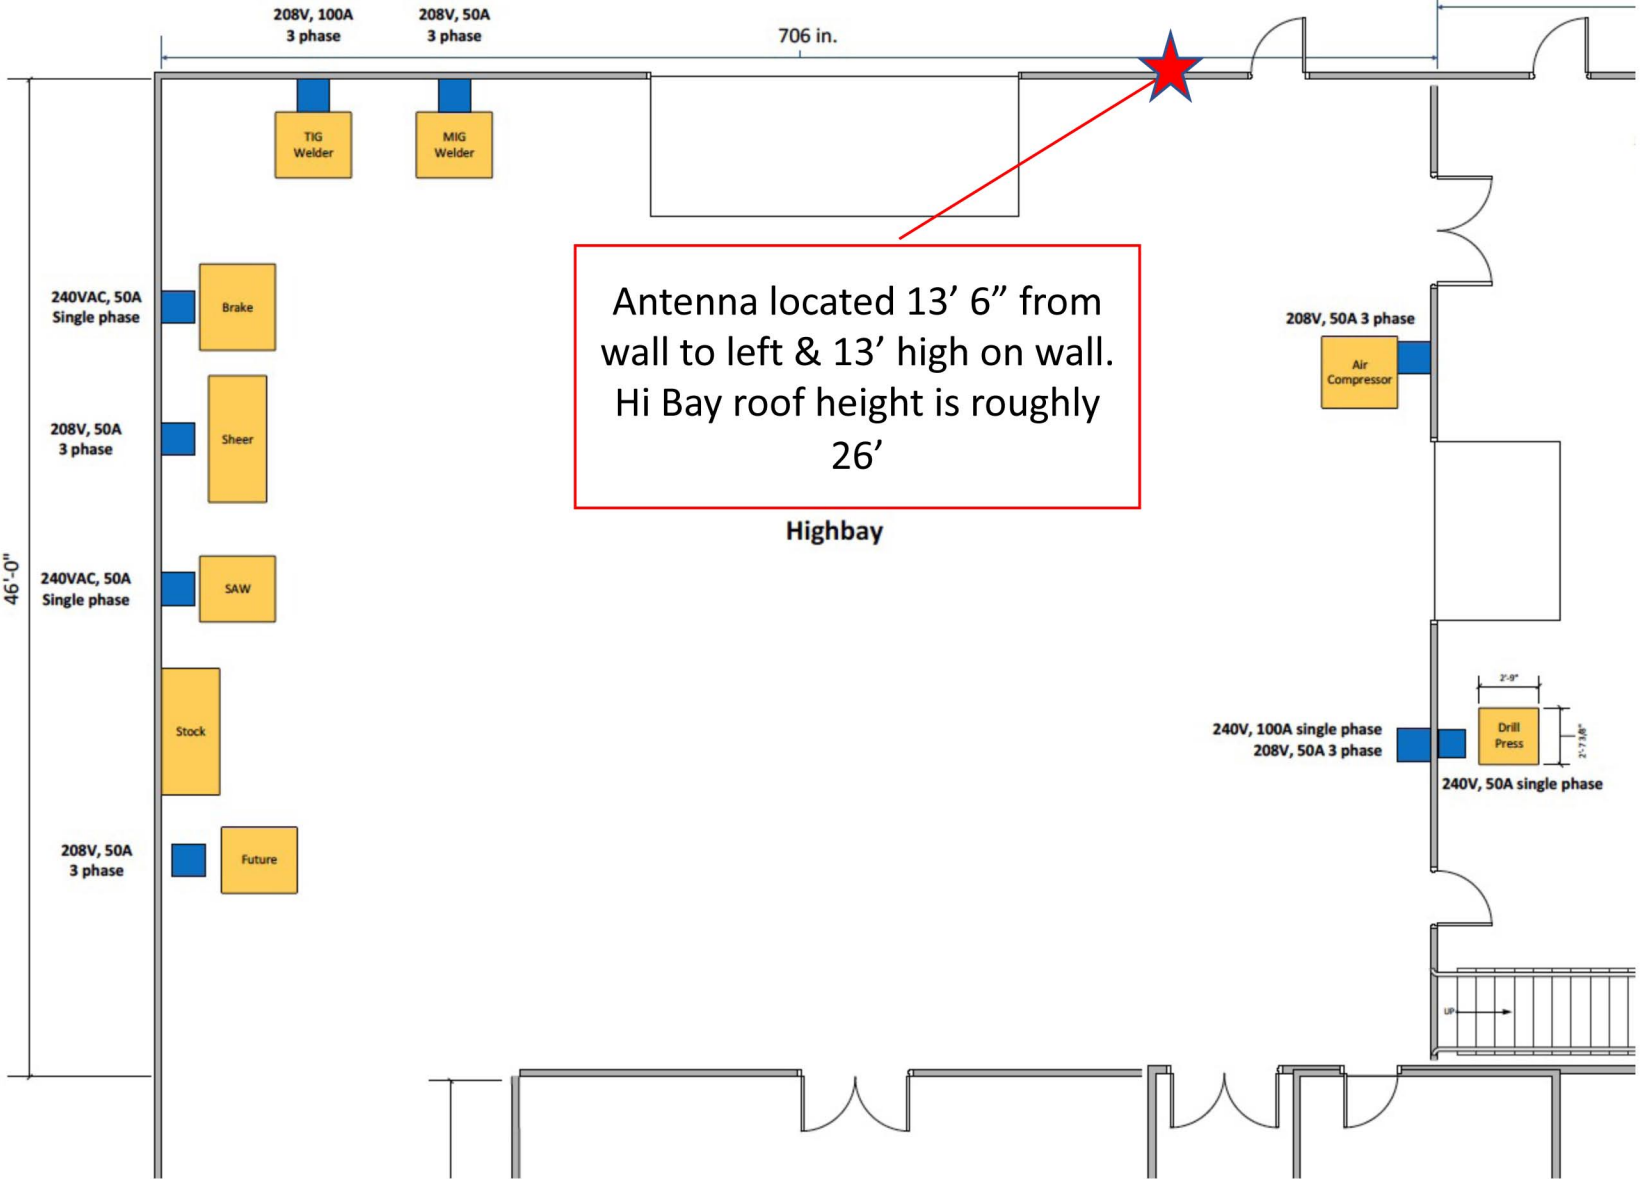

External antenna connected via 100 ft. LMR-400 cable

Antenna located 13' 6" from wall to left & 13' high on wall.  
Hi Bay roof height is roughly 26'

Hi Bay