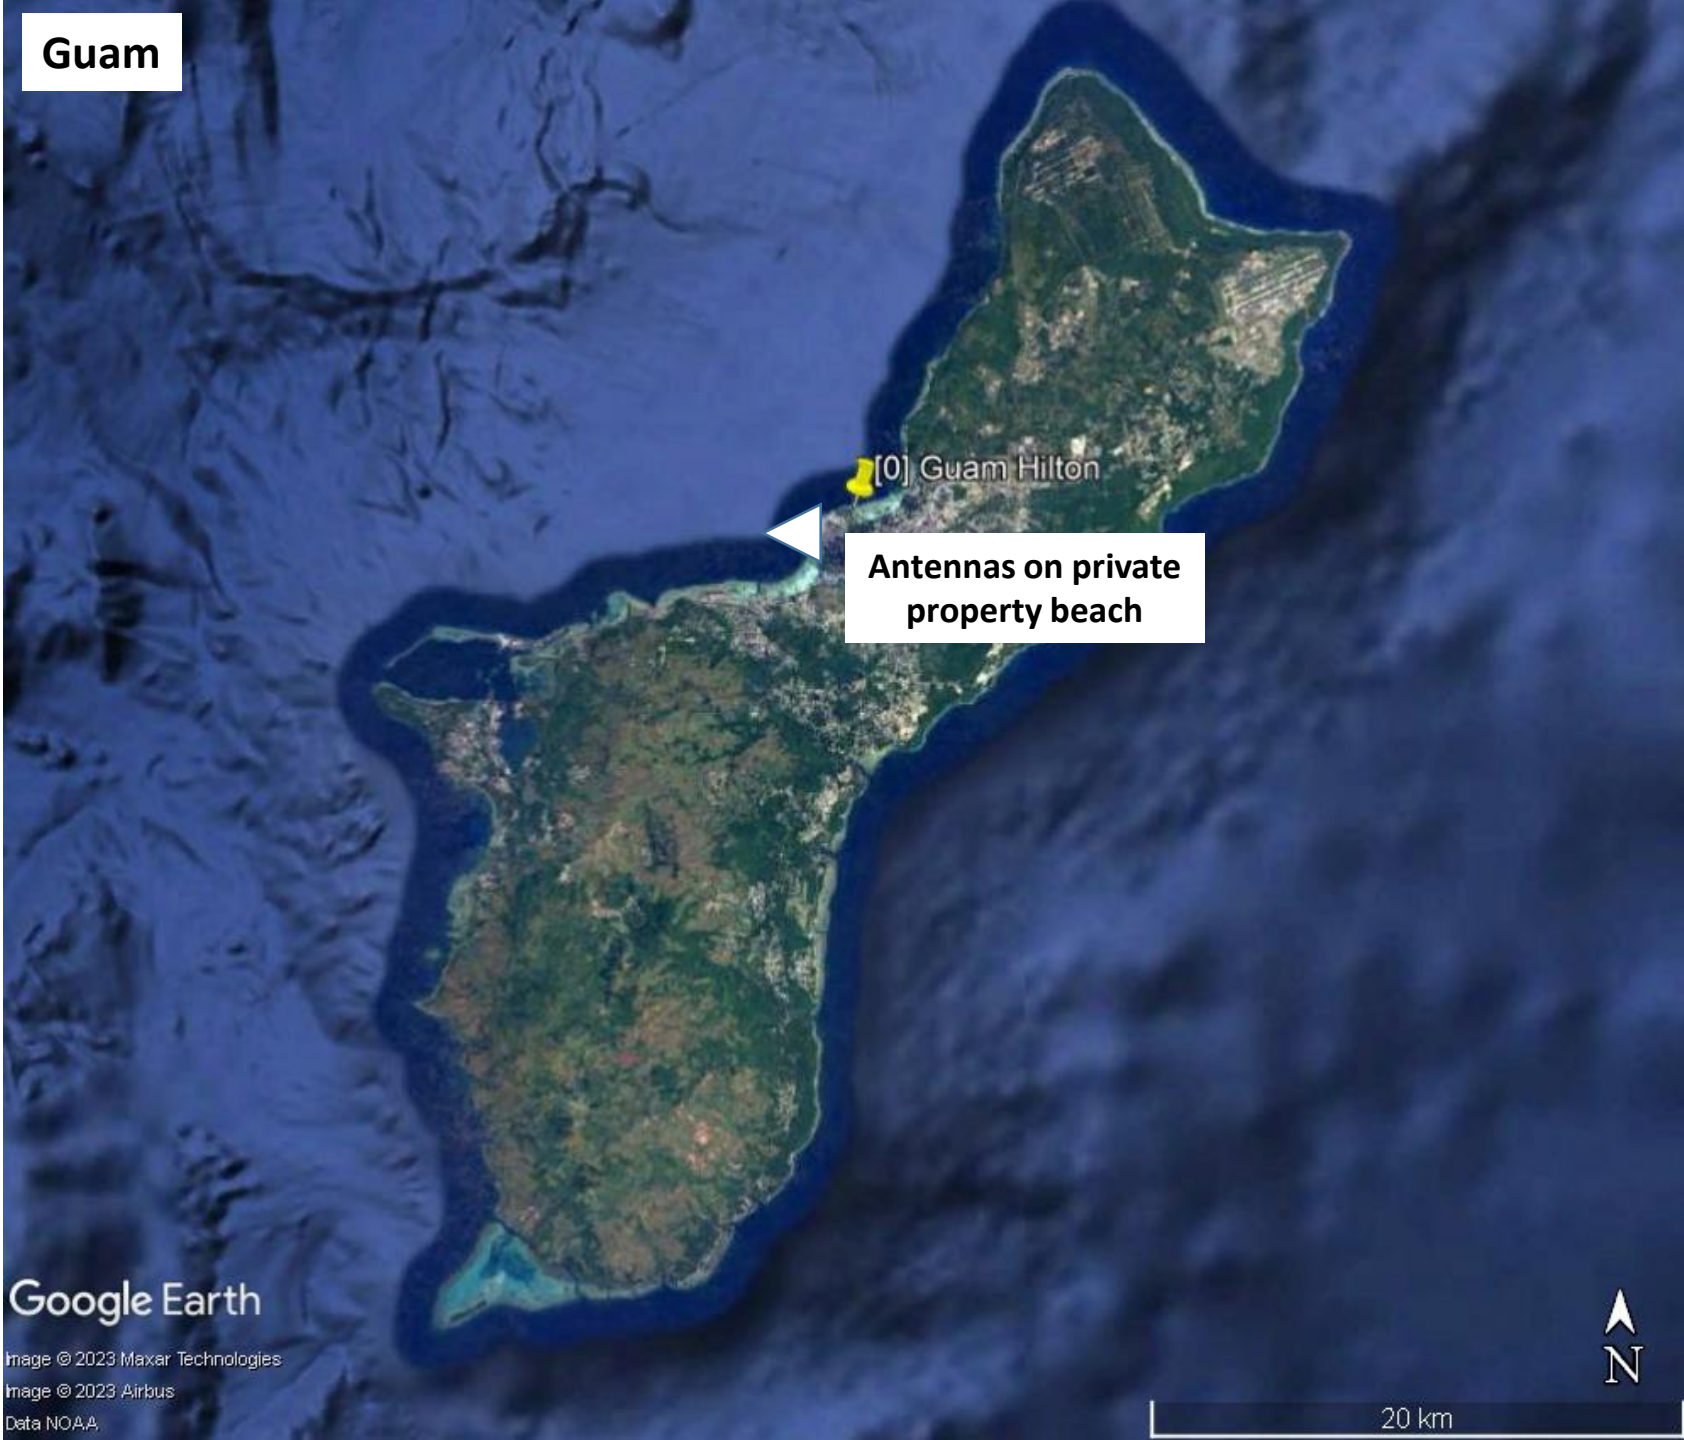

**Guam**

[0] Guam Hilton

**Antennas on private property beach**

Google Earth

Image © 2023 Maxar Technologies  
Image © 2023 Airbus  
Data NOAA

20 km

# Guam Hilton Hotel

**Omni-directional low-power antennas on private property beach**

 **Philippine Sea** ✕

13.512395, 144.794909