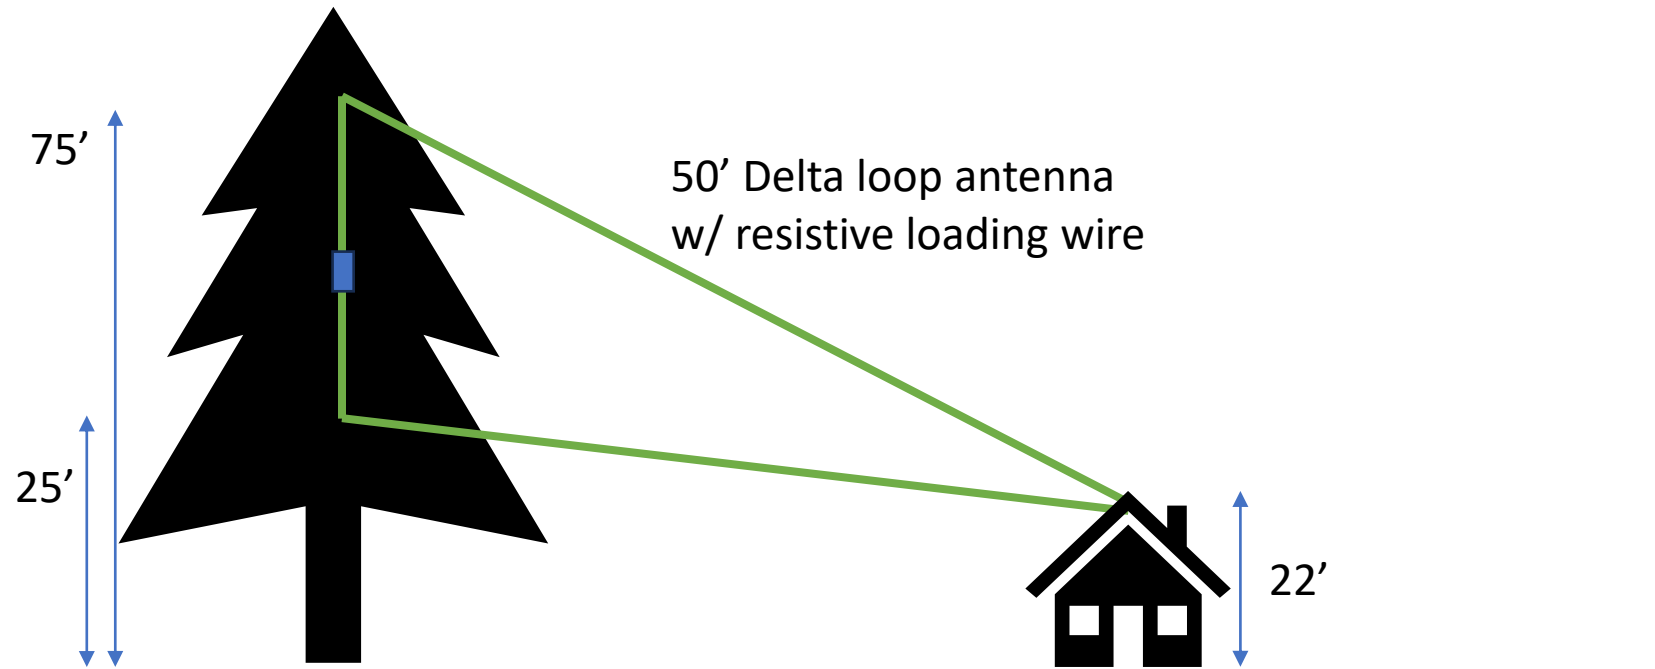

# QUESTION V: ANTENNA VERTICAL PROFILE SKETCH

**Confirmation Number: EL454388**

**File Number: 0028-EX-CN-2024**

# Google Earth Street View of Antenna Location

**Confirmation Number: EL454388**

**File Number: 0028-EX-CN-2024**

- 3364 Newton Dr., Mountain View, CA