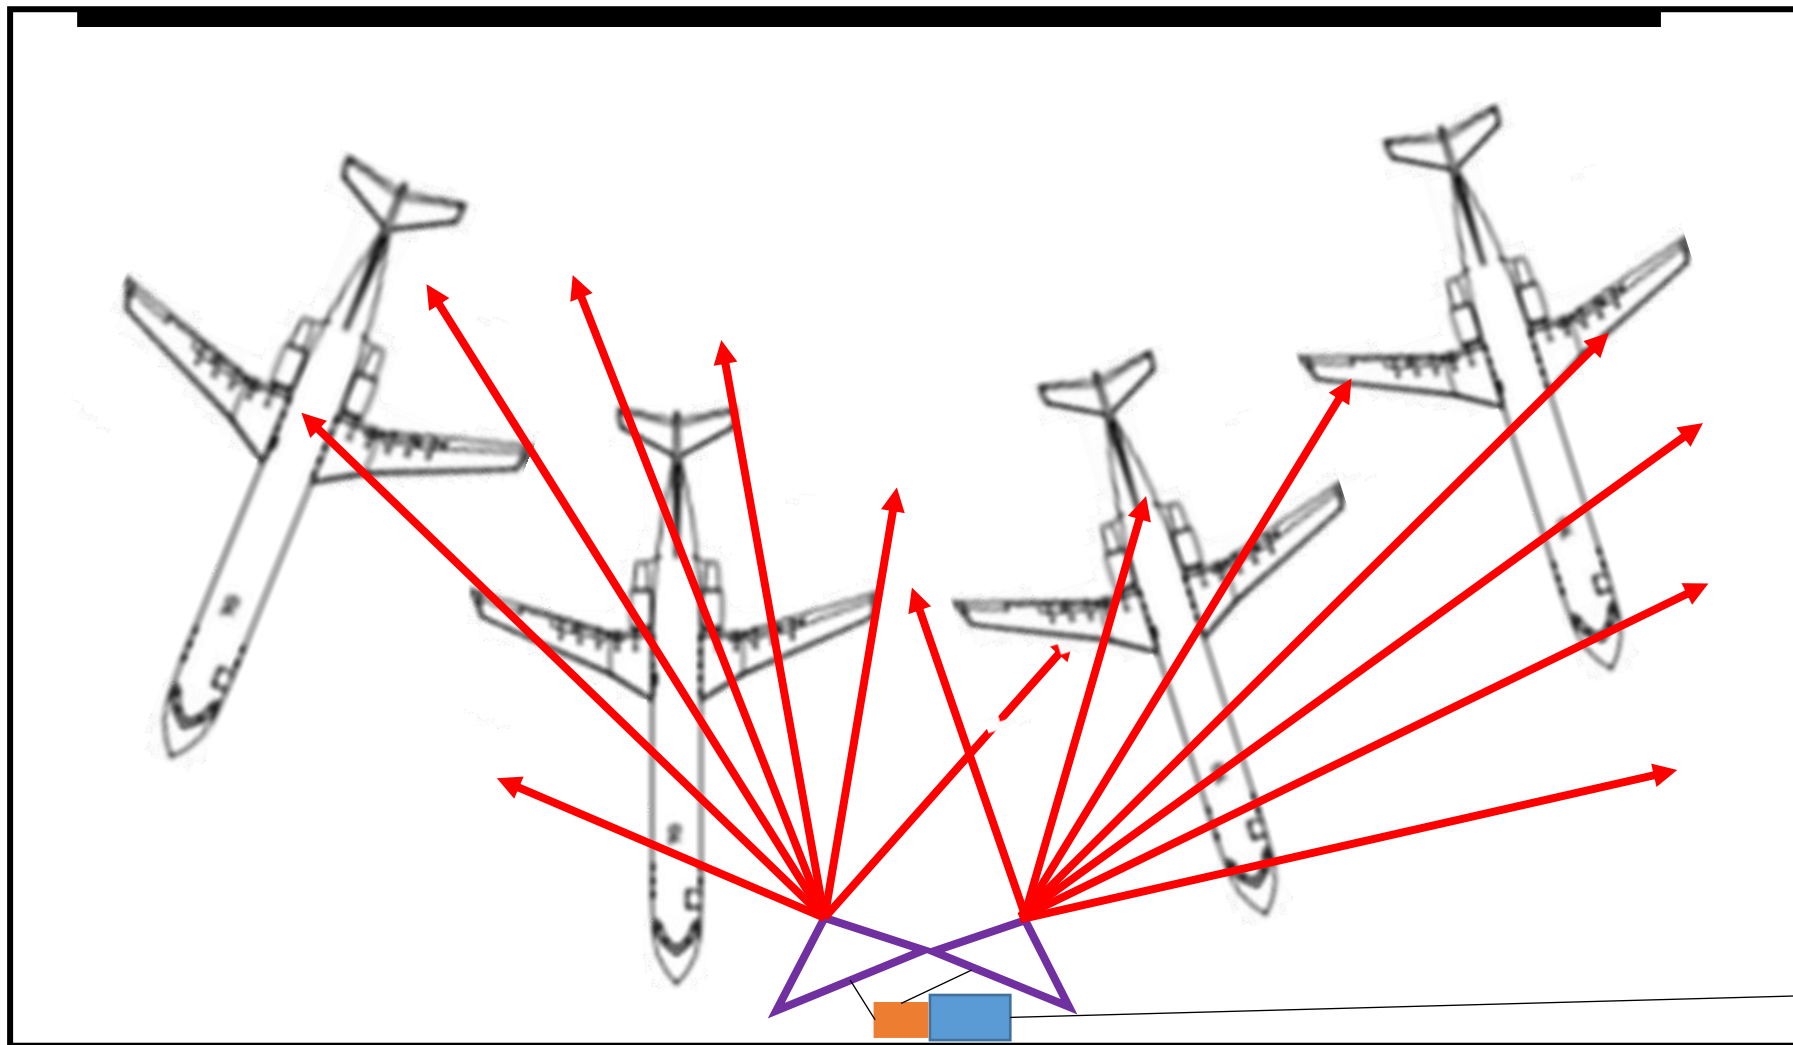

Front

Service Hanger

Ceiling Height: 30'

200'

85'

-  METRO Amplifier
-  1x2 Splitter
-  Re-trans antenna

Back

Set METRO at -70 dB