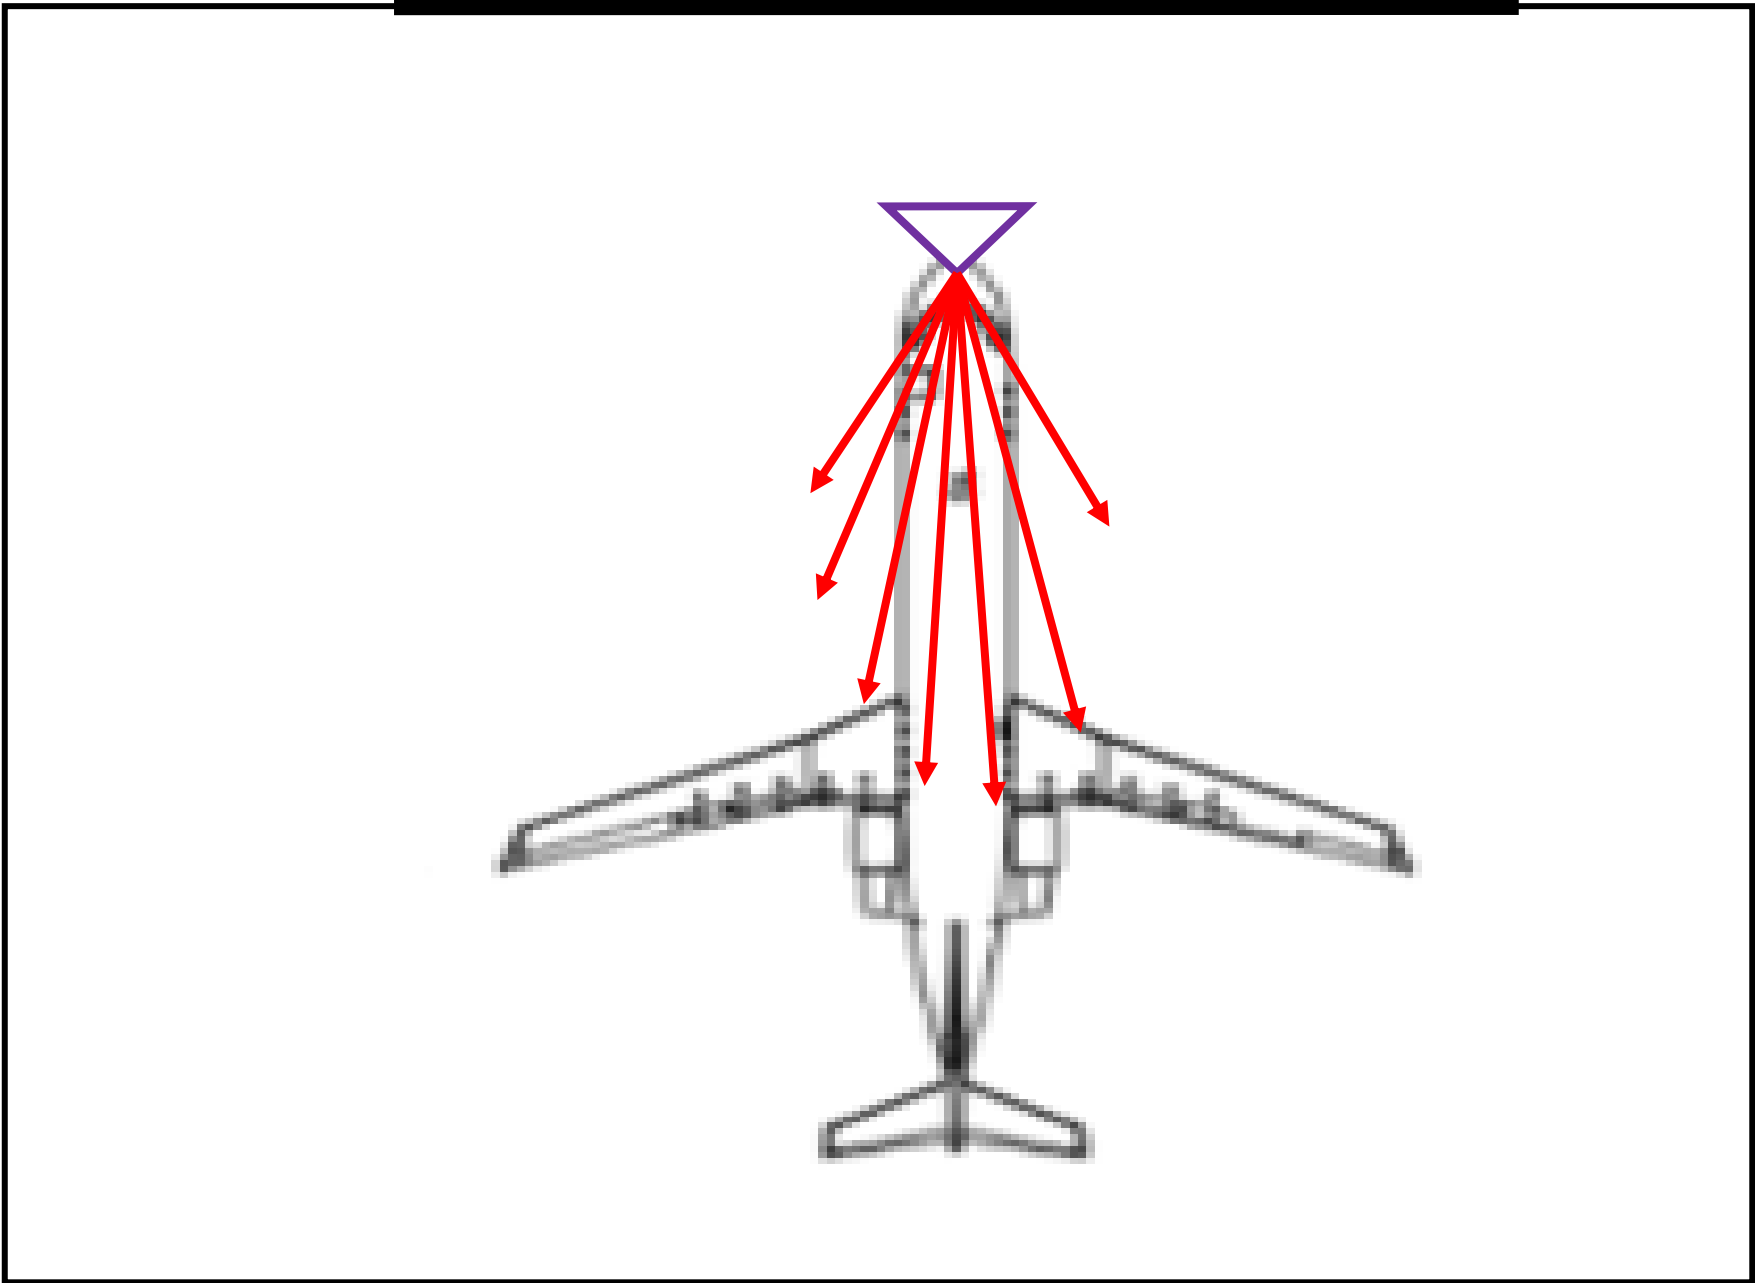

140'

125'

External Antenna
located directly above
amplifier, connected via
100 ft. of LMR-240