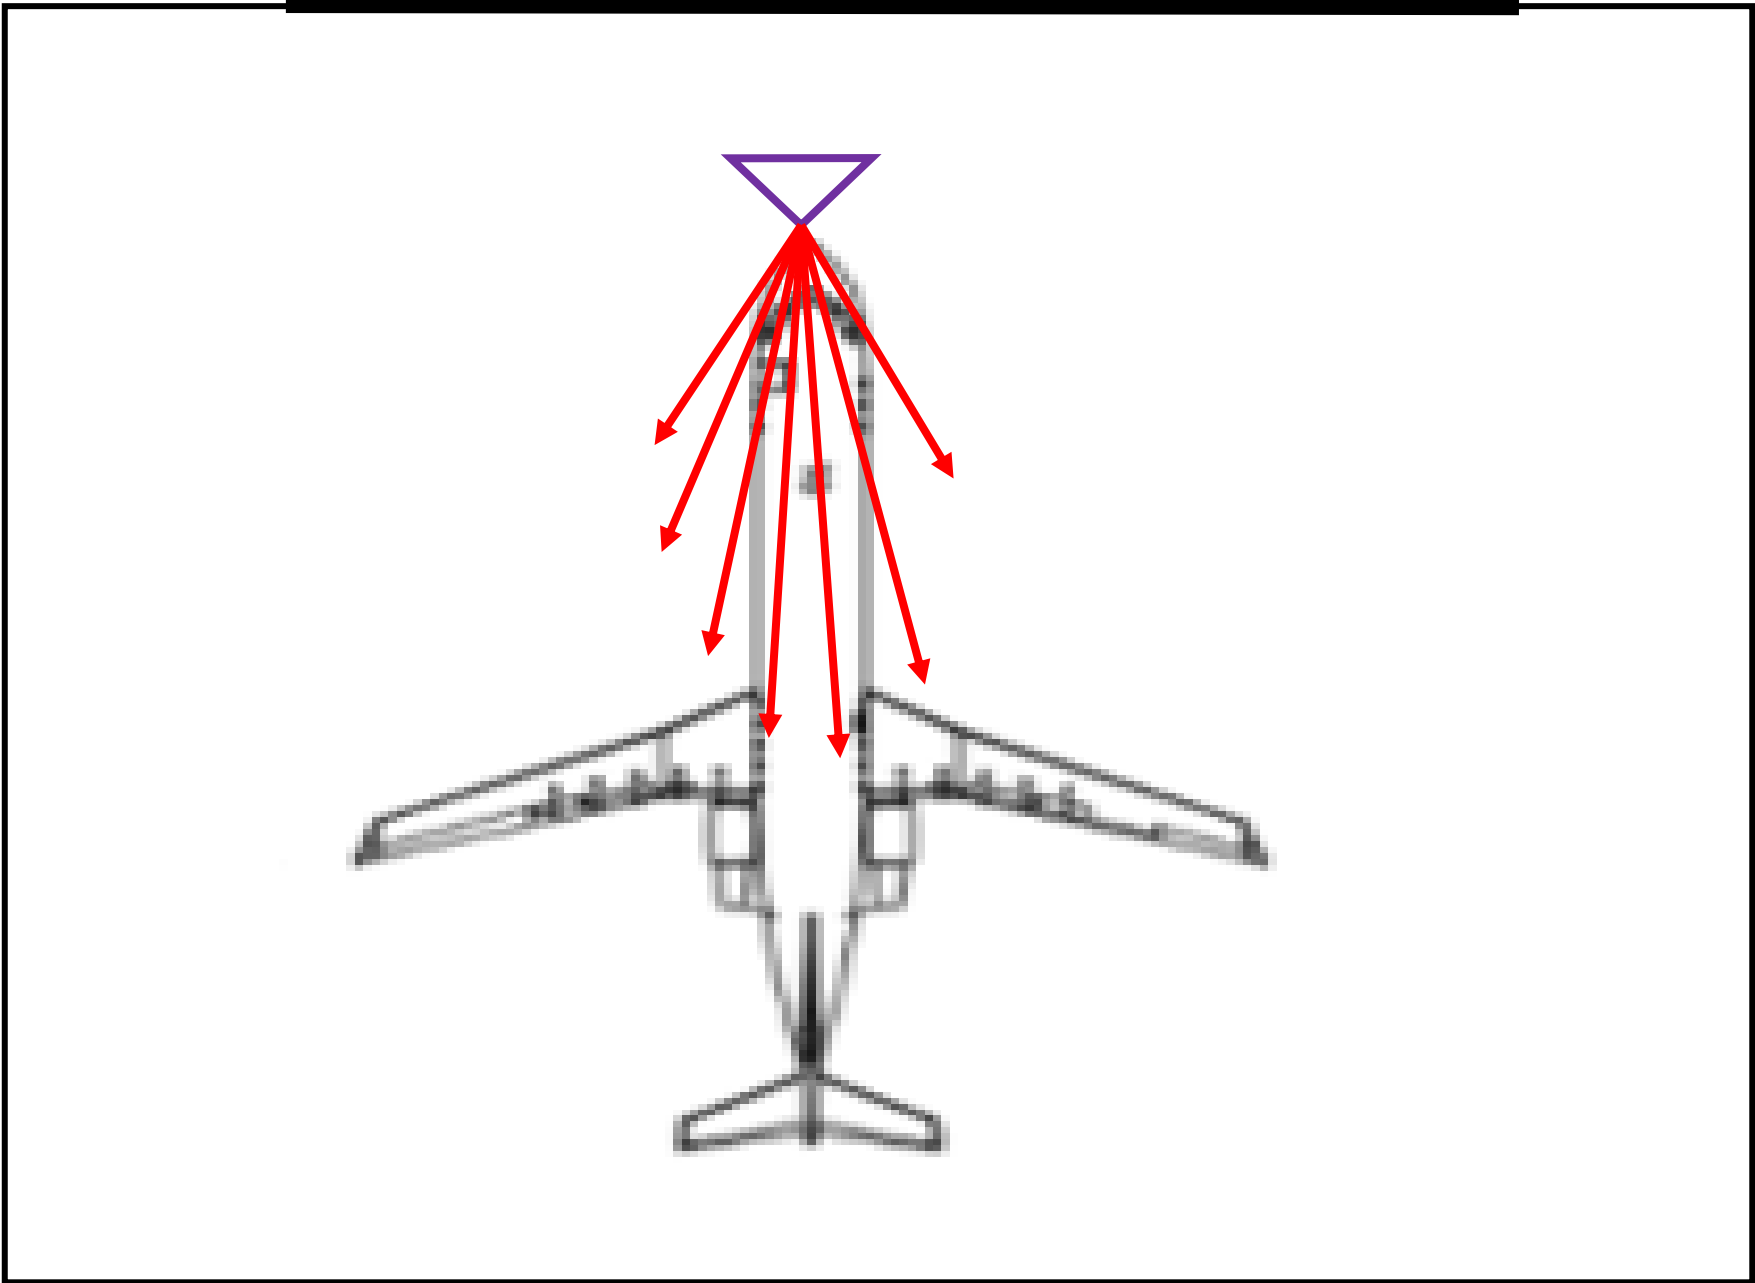

190'

125'

External Antenna
located directly above
amplifier, connected via
100 ft. of LMR-240