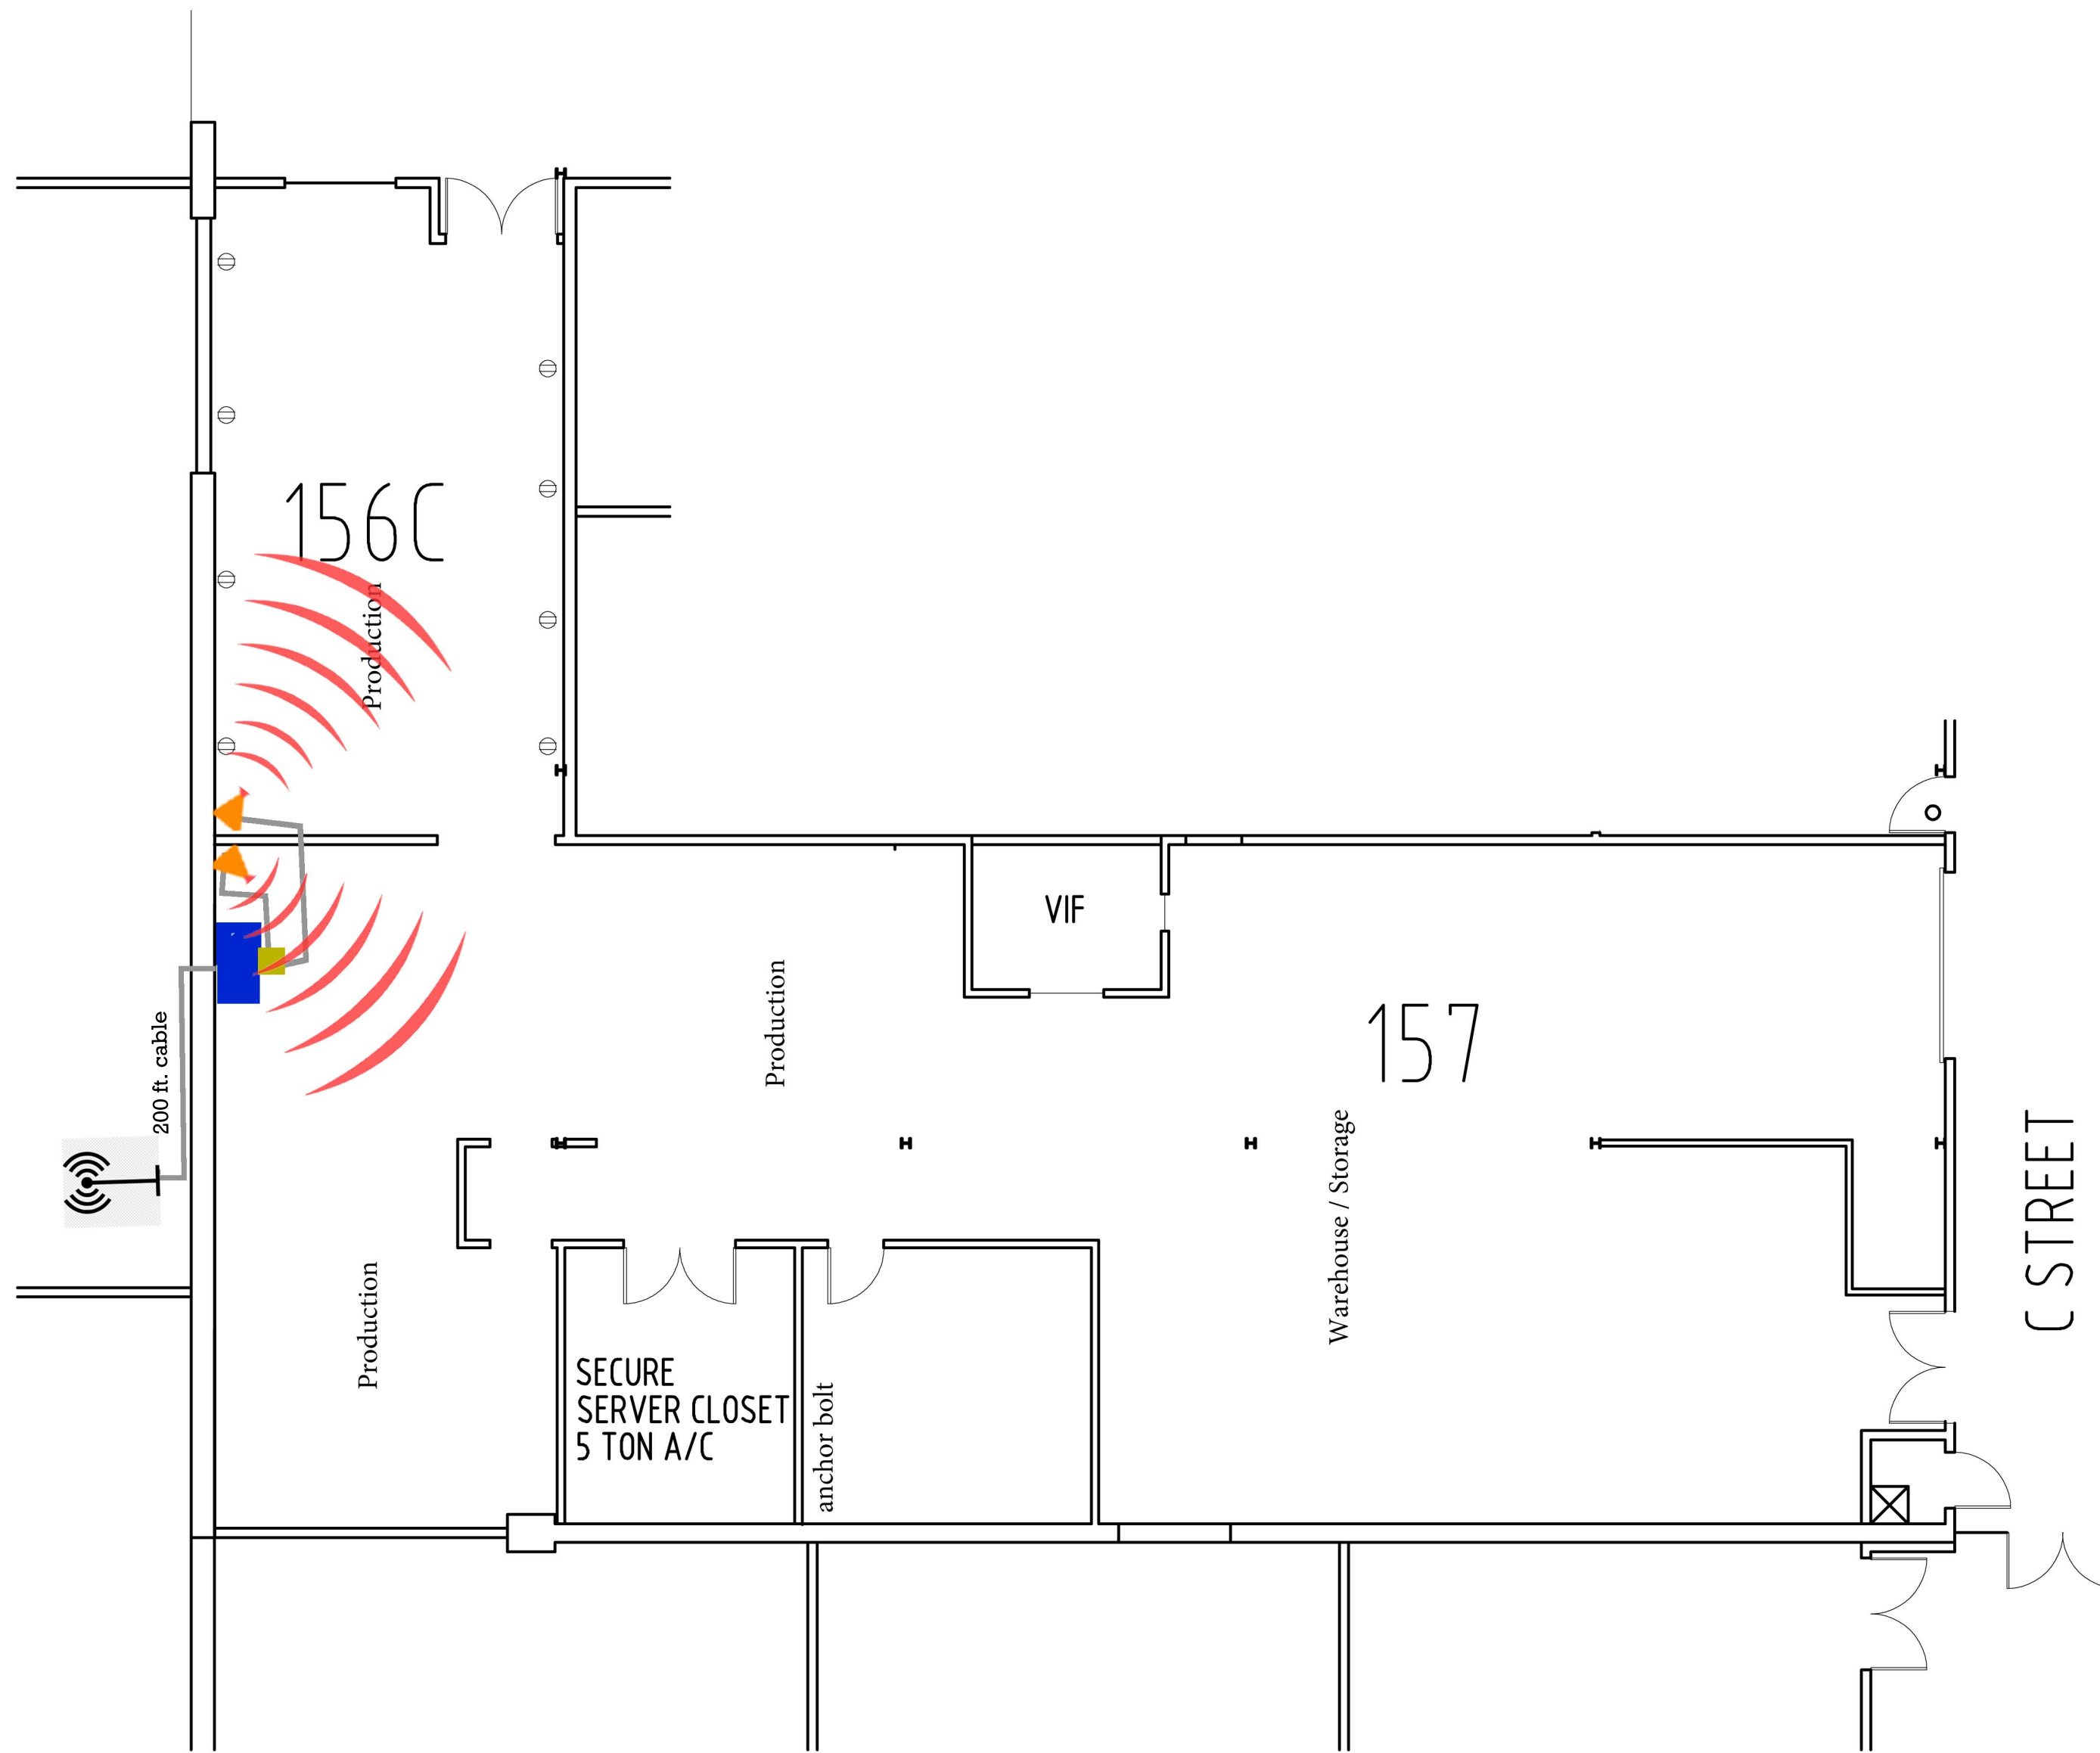

- Amplifier
- 1x2 Splitter
- Passive Antenna
- External Antenna
- LMR-400 Cable

SUITES 156C-157

STUDIO PARK - 1800 E. STATE ST. HAMILTON NJ 08609