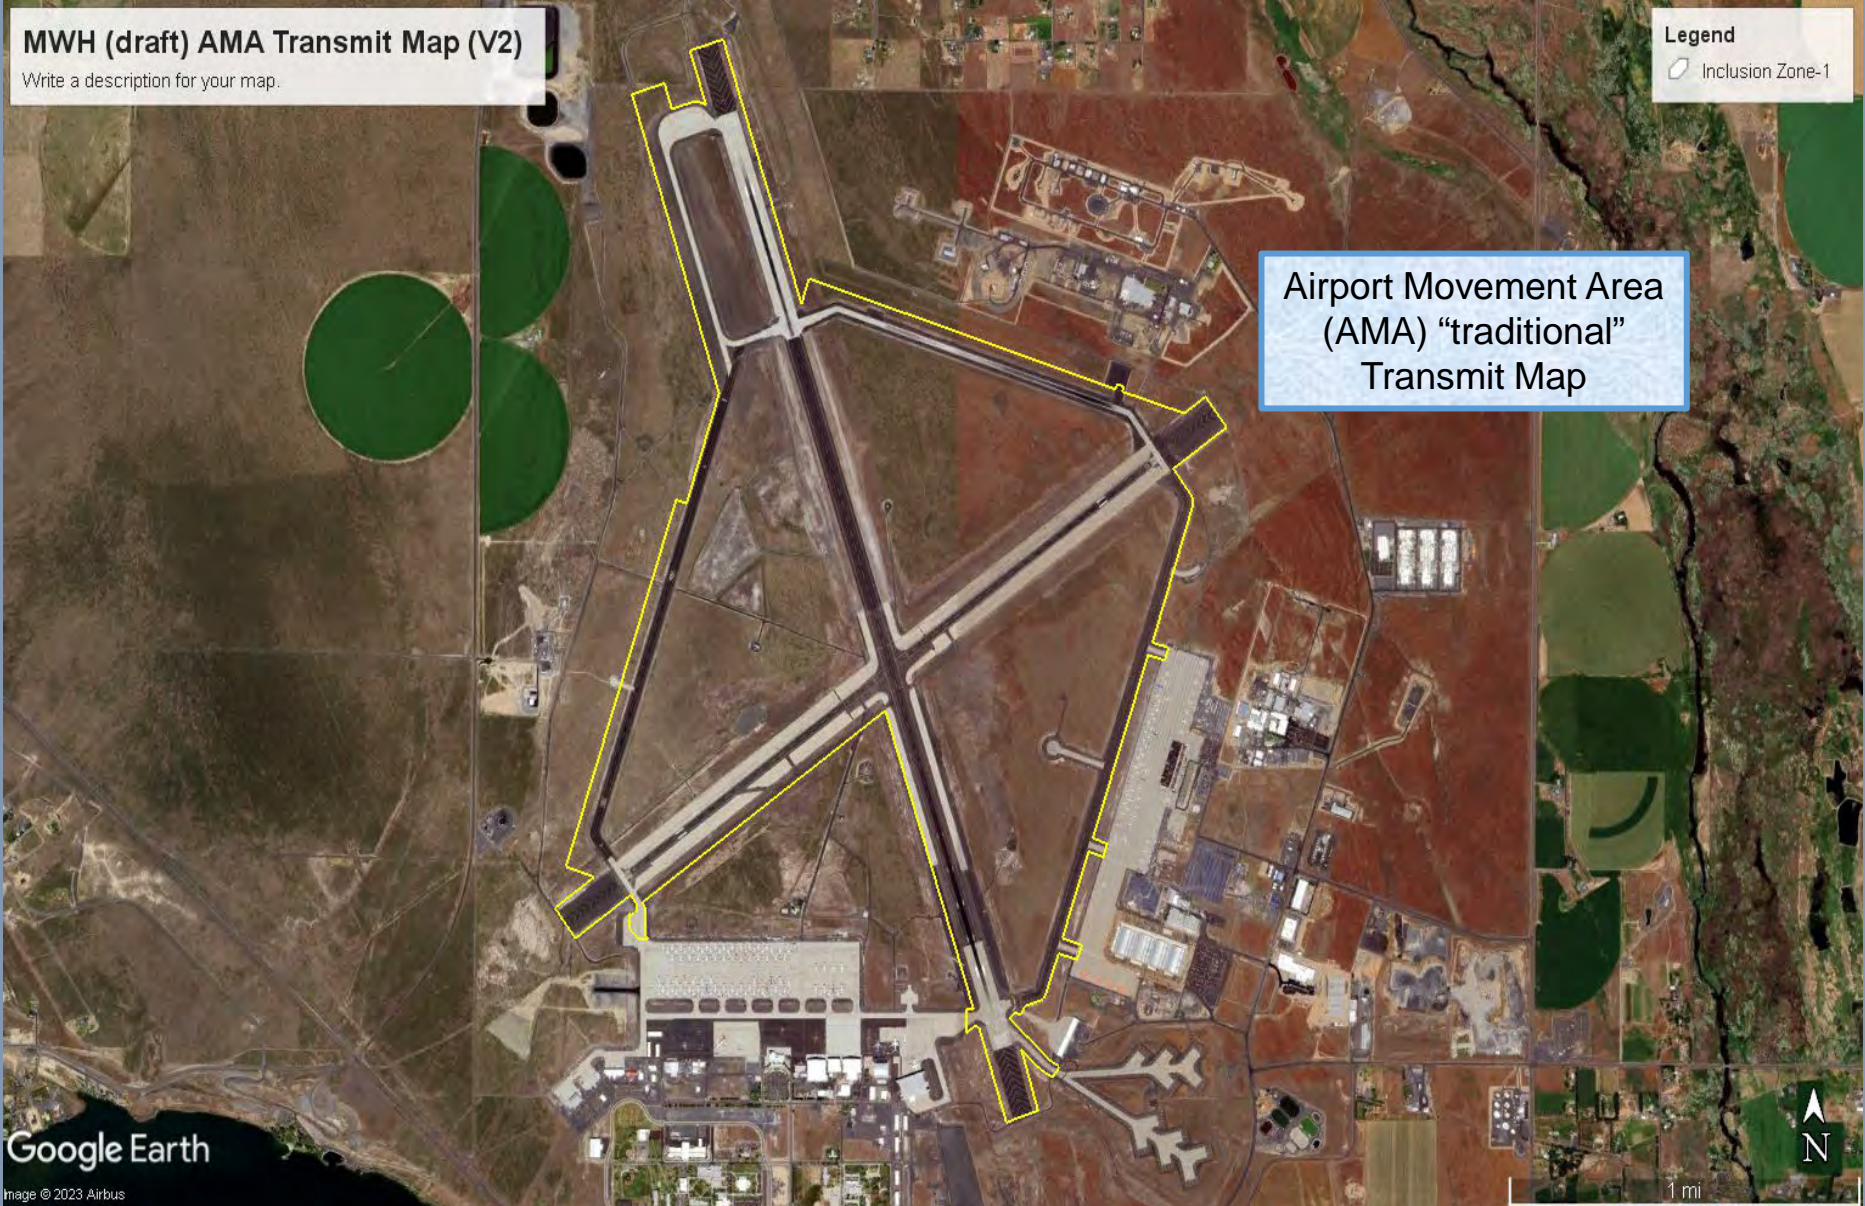

230807 MWH (draft) AMA Transmit Map

MWH (draft) AMA Transmit Map (V2)

Write a description for your map.

Legend

 Inclusion Zone-1

Airport Movement Area
(AMA) "traditional"
Transmit Map

230807 MWH (draft-V2) Boeing Transmit Map

MWH (draft) Boeing Transmit Map (V2)

Write a description for your map.

Legend

 Inclusion Zone-1

Boeing requested
"non-traditional"
Transmit Map

Google Earth

Image © 2023 Airbus

1 mi

230807 MWH (draft-V2) Combined Transmit Maps

230622 MWH (draft) Transmit Map (V2)

Write a description for your map.

Boeing will be conducting a 3-to-5 year test program to develop additional aircraft safety features to aid in situational awareness!
Moses Lake (MWH) will be the #2 airport after Glasgow Industrial Airport (07MT)

Legend

 Inclusion

Google Earth

Image © 2023 Airbus

1 mi