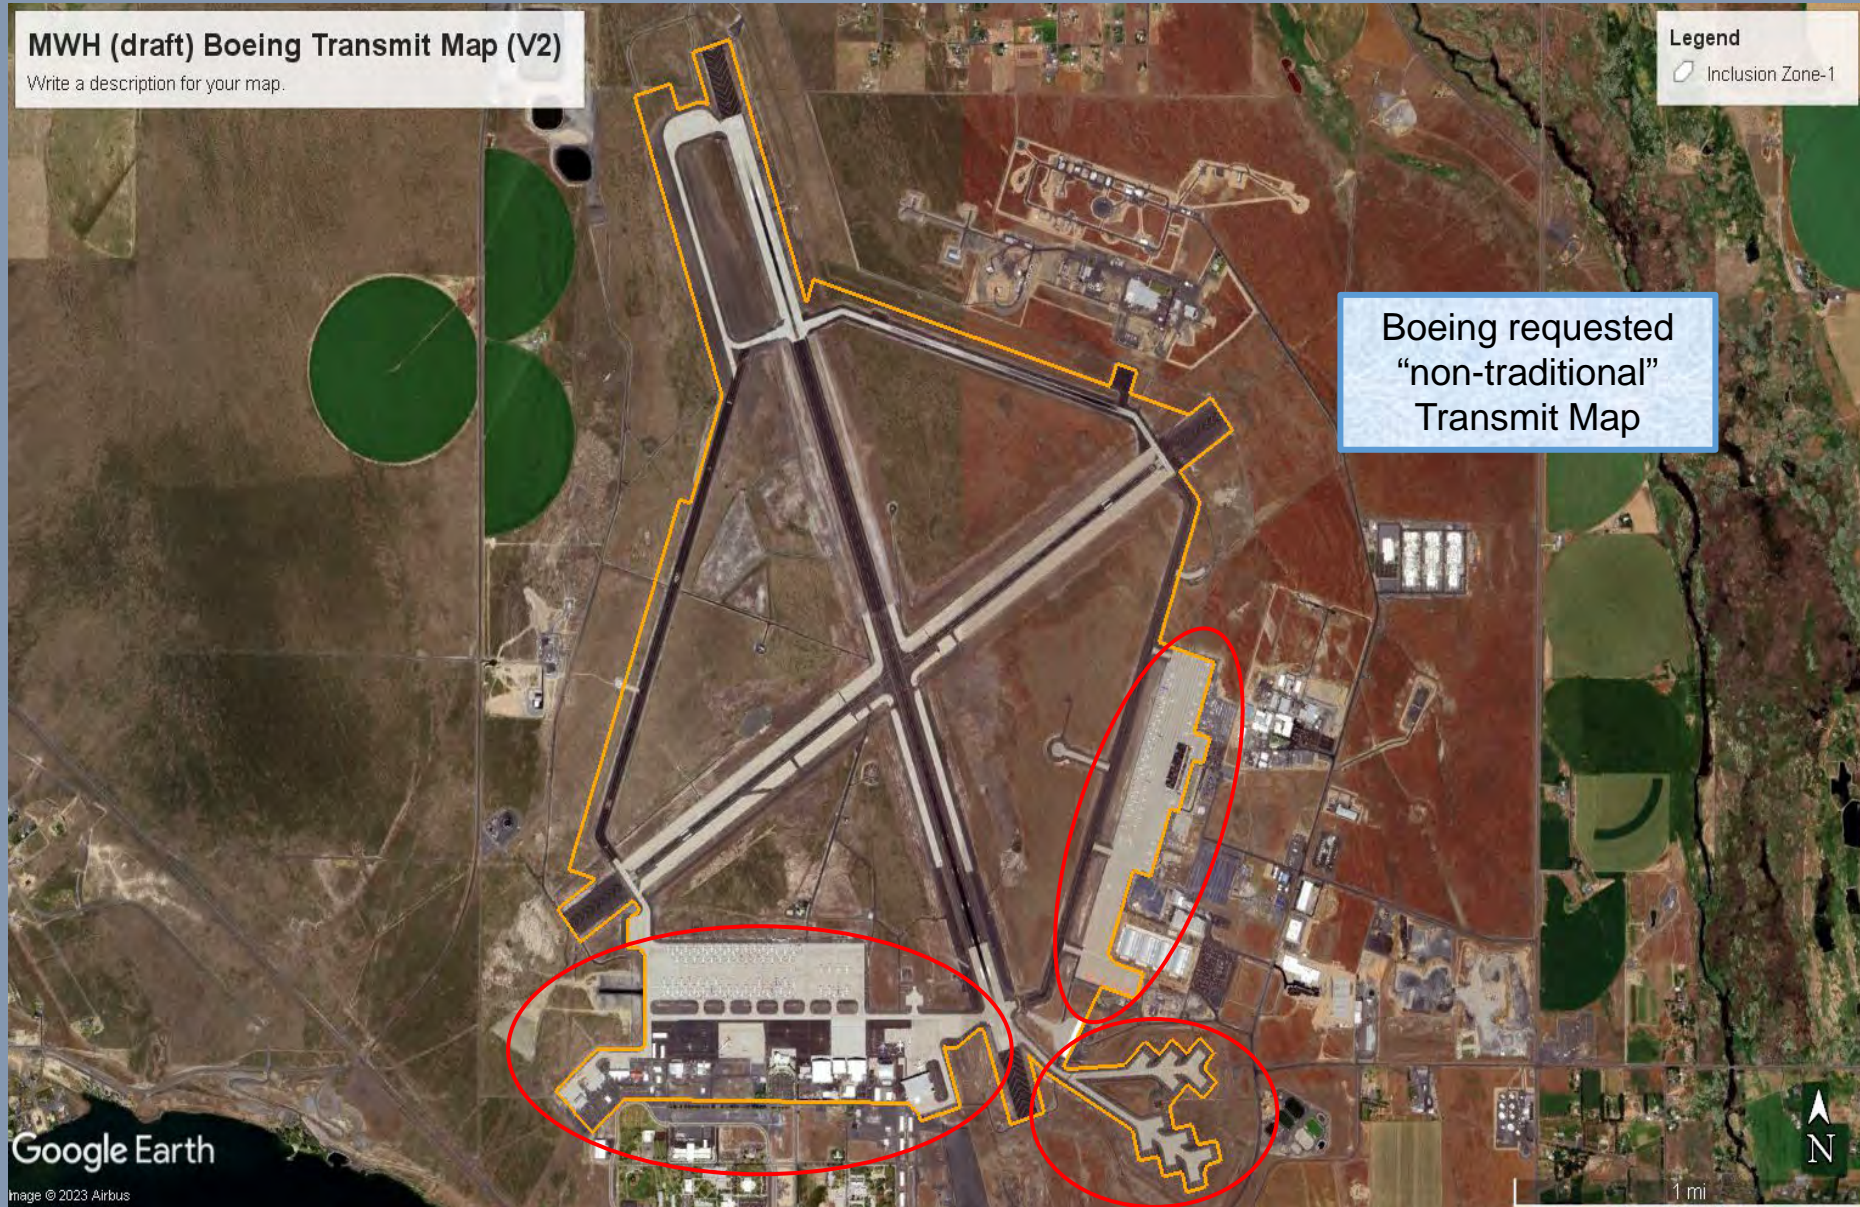

230807 MWH (draft) AMA Transmit Map

MWH (draft) AMA Transmit Map (V2)

Write a description for your map.

Legend

 Inclusion Zone-1

Airport Movement Area
(AMA) "traditional"
Transmit Map

230807 MWH (draft-V2) Boeing Transmit Map

MWH (draft) Boeing Transmit Map (V2)

Write a description for your map.

Legend

 Inclusion Zone-1

Boeing requested
"non-traditional"
Transmit Map

Google Earth

Image © 2023 Airbus

1 mi

230807 MWH (draft-V2) Combined Transmit Maps

230622 MWH (draft) Transmit Map (V2)

Write a description for your map.

Boeing will be conducting a 3-to-5 year test program to develop additional aircraft safety features to aid in situational awareness!
Moses Lake (MWH) will be the #2 airport after Glasgow Industrial Airport (07MT)