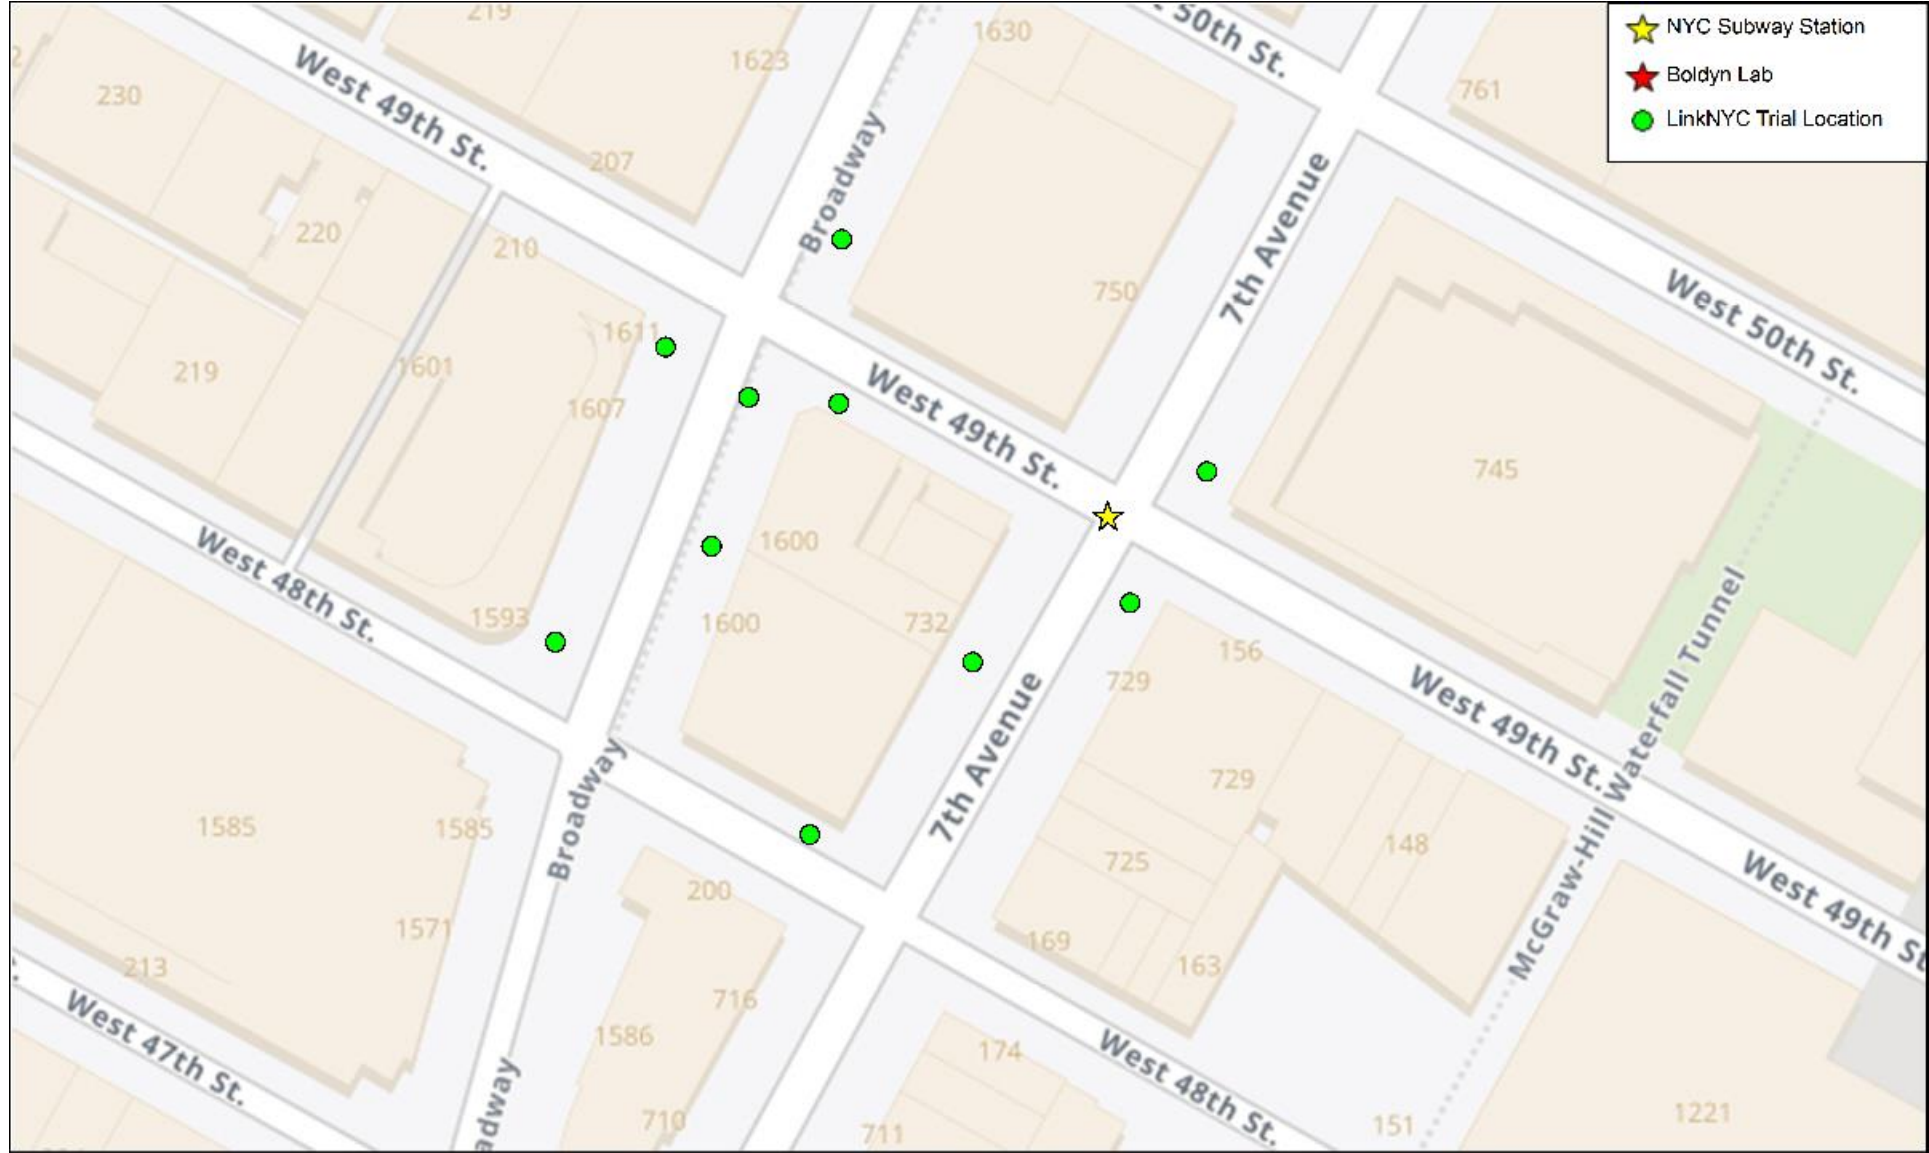

An aerial view of New York City, featuring the Manhattan skyline and the Brooklyn Bridge. The image is overlaid with a network of white lines and several thick, curved lines in shades of blue, cyan, and red, suggesting a telecommunications or data network. The background is a deep blue gradient.

Dish Networks

Artemis Trial Locations in NYC

ZenFi
a bai communications company

Boldyn Networks – LinkNYC Kiosk - Trial Locations

Site ID	Lat	Long	Street Address	Phase
mn-05-122088	40.76064069	-73.98446631	1604 BROADWAY	Phase 1
mn-05-133361	40.76041294	-73.9845408	1600 BROADWAY	Phase 1
mn-05-133508	40.76088277	-73.98427739	1626 BROADWAY	Phase 1
mn-05-133511	40.76063217	-73.98428289	208 WEST 49 STREET	Phase 1
mn-05-134155	40.7607176	-73.98463363	1609 BROADWAY	Phase 1
mn-05-134185	40.76026604	-73.9848567	1595 BROADWAY	Phase 1
mn-05-133359	40.759971	-73.984342	201 WEST 48 STREET	Phase 2
mn-05-134211	40.76023532	-73.98401196	736 7 AVENUE	Phase 2
mn-05-134283	40.76052662	-73.9835375	745 7 AVENUE	Phase 2
mn-05-144692	40.76032636	-73.98369329	737 7 AVENUE	Phase 2

Boldyn Networks – Lab - Indoor Trial Location

Location	Lat	Long	Street Address
Boldyn Lab	40.7484928	-73.9918382	151 W. 30th Street

Boldyn Networks - West 49th Street Subway Station – Underground Trial Location

Location	Lat	Long
W 49 th Street Subway Station	40.7604600	-73.9837390

LinkNYC Kiosks and Underground Trial Locations

Boldyn Lab - Indoor Trial Location

Boldyn Networks – All Trial Locations