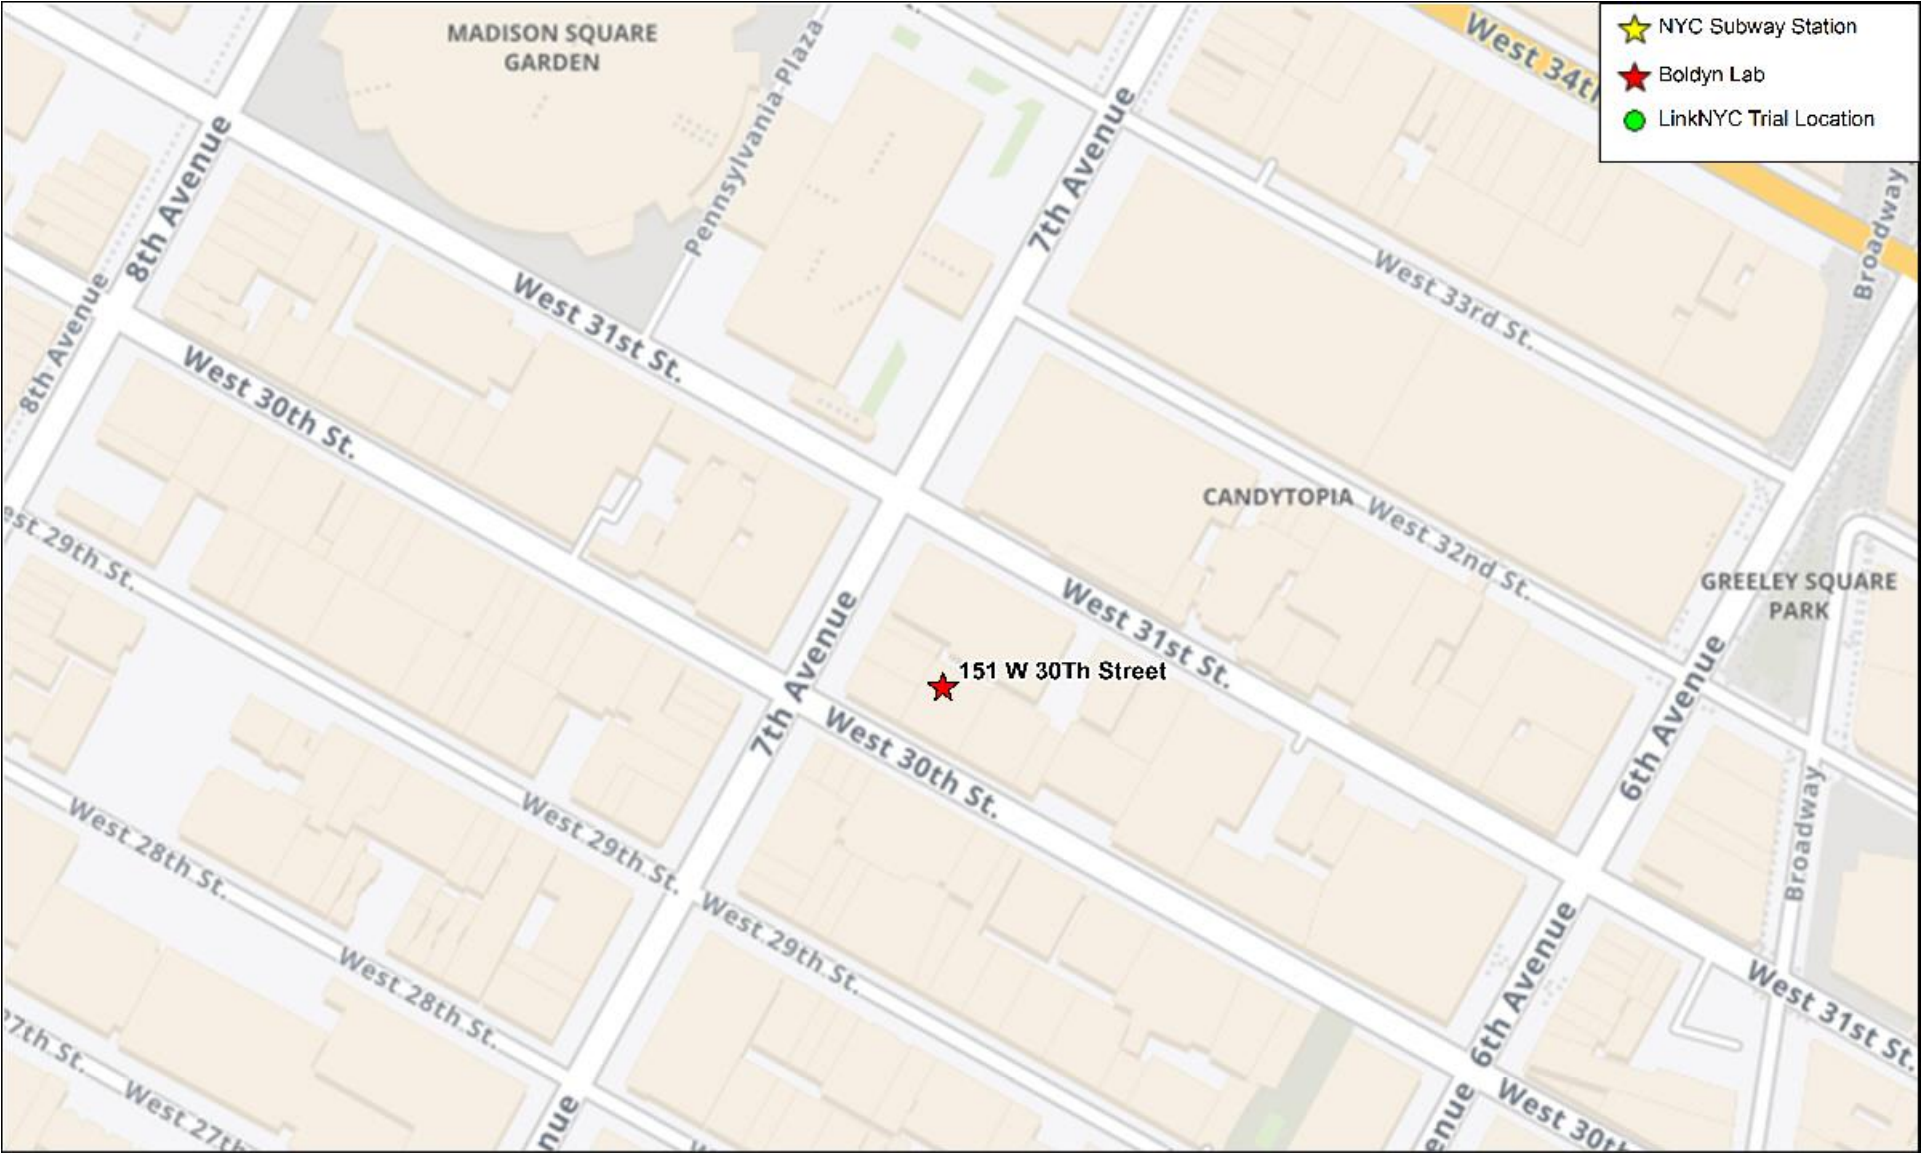

An aerial view of New York City, featuring the Manhattan skyline and the Brooklyn Bridge. The image is overlaid with a network of white lines and several thick, curved lines in shades of blue, cyan, and red, suggesting a telecommunications or data network. The background is a deep blue gradient.

Dish Networks

Artemis Trial Locations in NYC

ZenFi
a bai communications company

Boldyn Networks – LinkNYC Kiosk - Trial Locations

Site ID	Lat	Long	Street Address	Phase
mn-05-122088	40.76064069	-73.98446631	1604 BROADWAY	Phase 1
mn-05-133361	40.76041294	-73.9845408	1600 BROADWAY	Phase 1
mn-05-133508	40.76088277	-73.98427739	1626 BROADWAY	Phase 1
mn-05-133511	40.76063217	-73.98428289	208 WEST 49 STREET	Phase 1
mn-05-134155	40.7607176	-73.98463363	1609 BROADWAY	Phase 1
mn-05-134185	40.76026604	-73.9848567	1595 BROADWAY	Phase 1
mn-05-133359	40.759971	-73.984342	201 WEST 48 STREET	Phase 2
mn-05-134211	40.76023532	-73.98401196	736 7 AVENUE	Phase 2
mn-05-134283	40.76052662	-73.9835375	745 7 AVENUE	Phase 2
mn-05-144692	40.76032636	-73.98369329	737 7 AVENUE	Phase 2

Boldyn Networks – Lab - Indoor Trial Location

Location	Lat	Long	Street Address
Boldyn Lab	40.7484928	-73.9918382	151 W. 30th Street

Boldyn Networks - West 49th Street Subway Station – Underground Trial Location

Location	Lat	Long
W 49 th Street Subway Station	40.7604600	-73.9837390

LinkNYC Kiosks and Underground Trial Locations

Boldyn Lab - Indoor Trial Location

Boldyn Networks – All Trial Locations