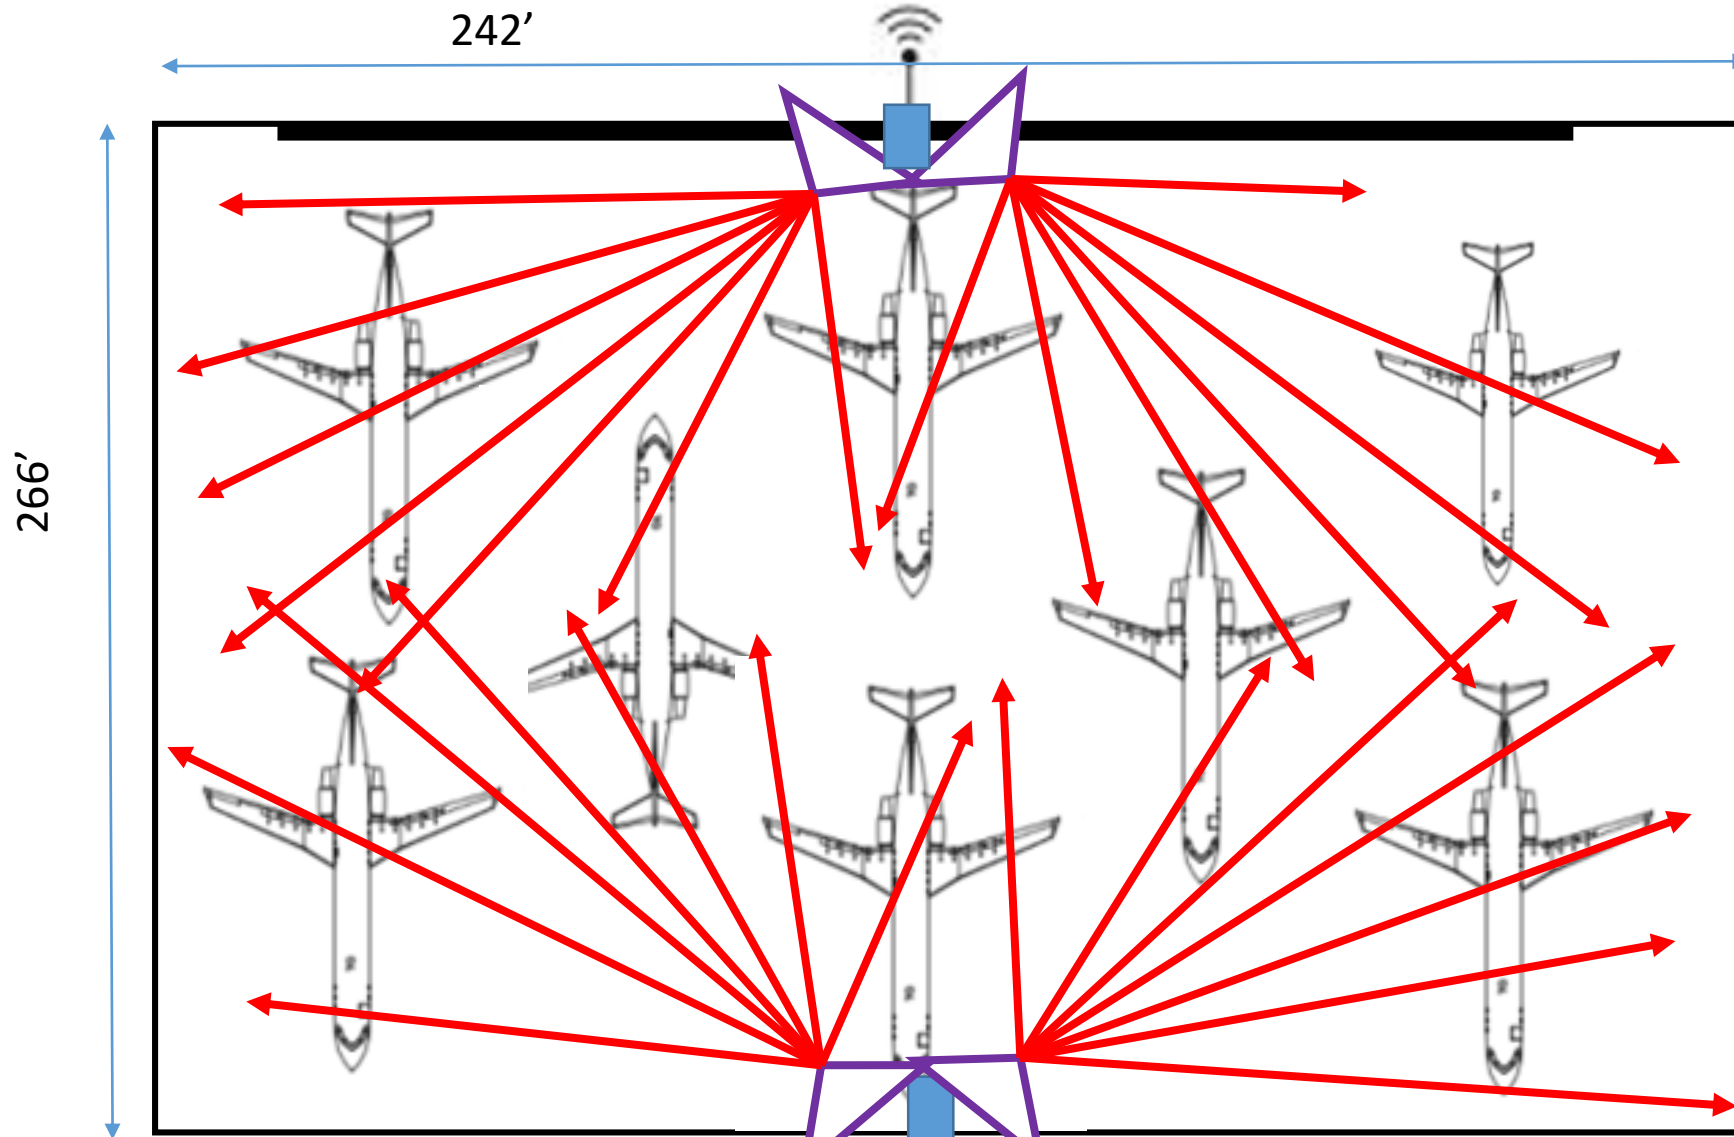

# Skywest BNA Hanger

Ceiling Height:

- (2) Repeaters
- (4) Internal Antennas
- (2) External Antennas