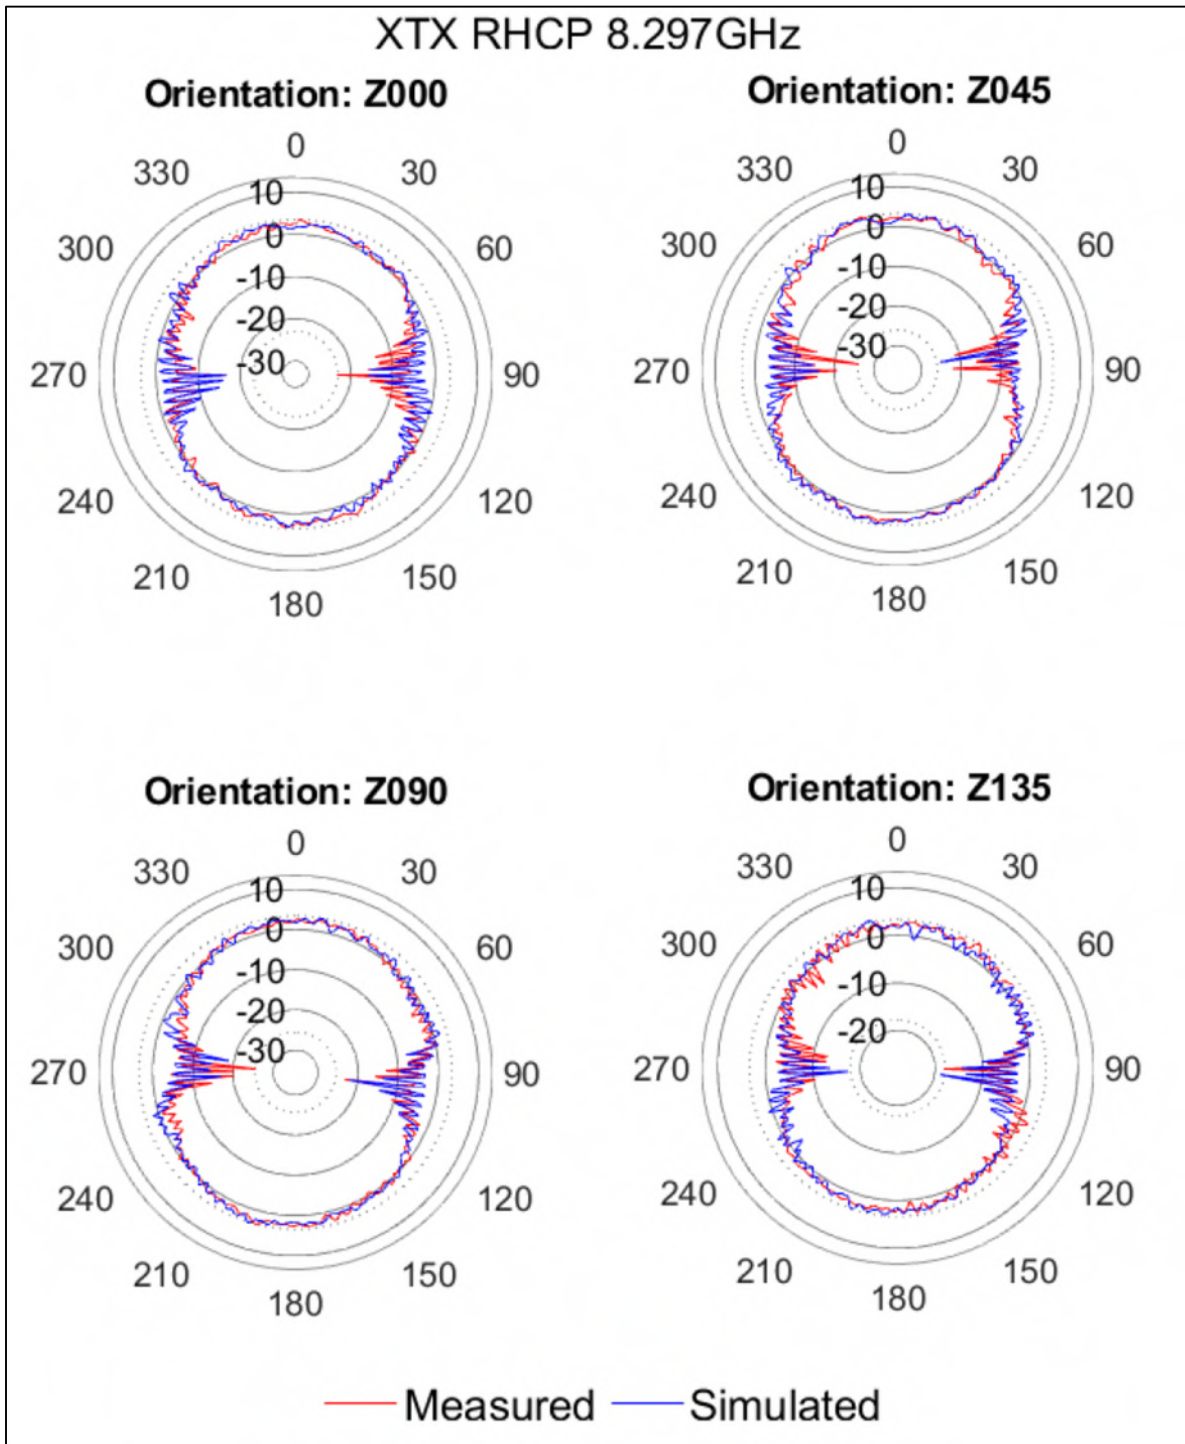

HawkEye 360 Application Antenna Patterns

Figure 1: EnduroSat X-Band 2x2 Patch Array Antenna Pattern

2D Slices @ 8.2 GHz for $0^\circ, 45^\circ, 90^\circ, 135^\circ, 180^\circ$

Figure 4: Simulated Radiation Pattern

Figure 2: EnduroSat X-Band 4x4 Patch Array Antenna Pattern

Figure 3: SFL-GNB-COM-XPA Antenna Pattern

Figure 4: SFL-GNB-COM-SPA Antenna Pattern

Figure 5: Tekbox TBMA1 Antenna Pattern

Figure 6: ainfo lb-sj-60180 Antenna Pattern