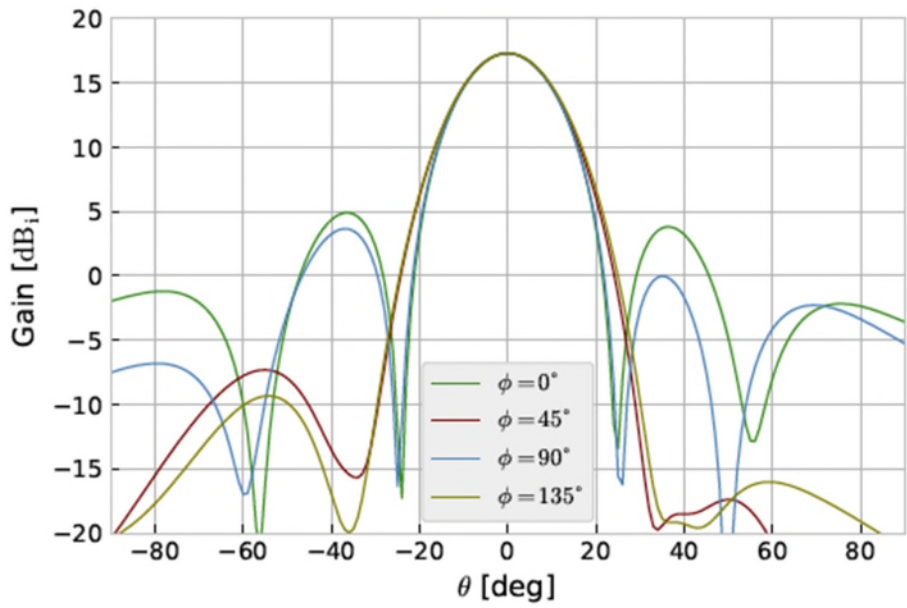

HawkEye 360 Application Antenna Patterns

Figure 1: EnduroSat X-Band 2x2 Patch Array Antenna Pattern

2D Slices @ 8.2 GHz for $0^\circ, 45^\circ, 90^\circ, 135^\circ, 180^\circ$

Figure 4: Simulated Radiation Pattern

Figure 2: EnduroSat X-Band 4x4 Patch Array Antenna Pattern

Figure 3: SFL-GNB-COM-XPA Antenna Pattern

Figure 4: SFL-GNB-COM-SPA Antenna Pattern

Figure 5: Tekbox TBMA1 Antenna Pattern

Figure 6: ainfo lb-sj-60180 Antenna Pattern