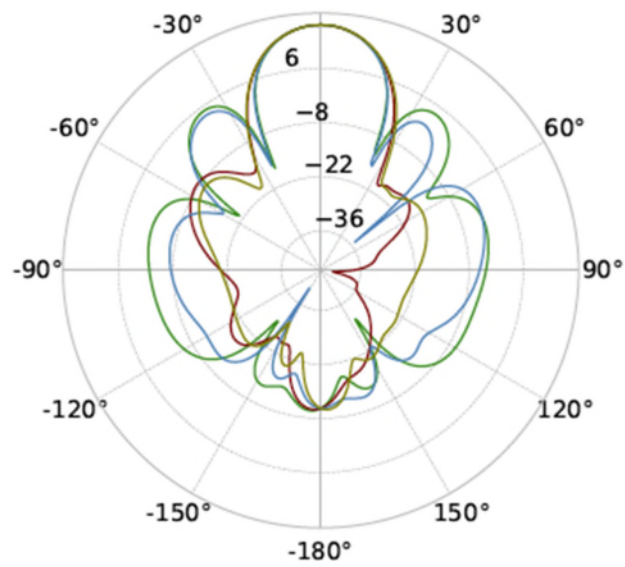

HawkEye 360 Application Antenna Patterns

Figure 1: EnduroSat X-Band 2x2 Patch Array Antenna Pattern

2D Slices @ 8.2 GHz for $0^\circ, 45^\circ, 90^\circ, 135^\circ, 180^\circ$

Figure 4: Simulated Radiation Pattern

Figure 2: EnduroSat X-Band 4x4 Patch Array Antenna Pattern

Figure 3: SFL-GNB-COM-XPA Antenna Pattern

Figure 4: SFL-GNB-COM-SPA Antenna Pattern

Figure 5: Tekbox TBMA1 Antenna Pattern

Figure 6: ainfo lb-sj-60180 Antenna Pattern