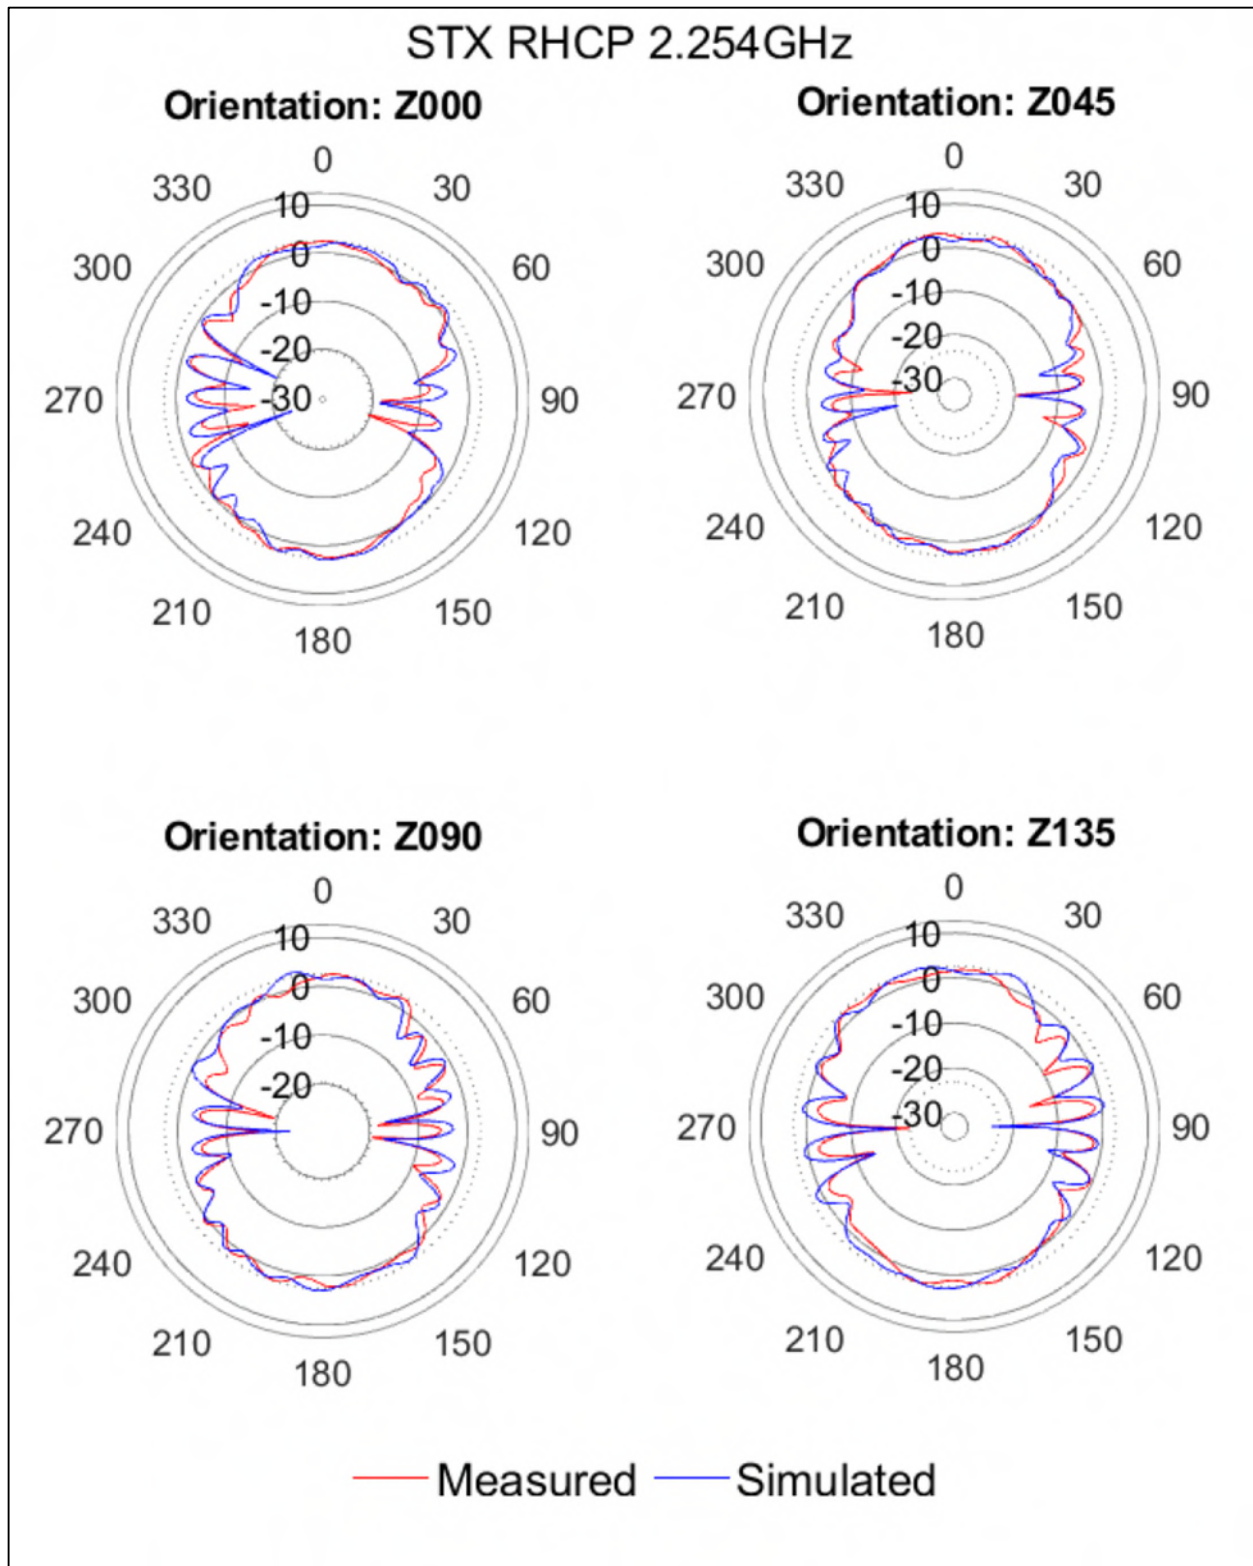

HawkEye 360 Application Antenna Patterns

Figure 1: EnduroSat X-Band 2x2 Patch Array Antenna Pattern

2D Slices @ 8.2 GHz for $0^\circ, 45^\circ, 90^\circ, 135^\circ, 180^\circ$

Figure 4: Simulated Radiation Pattern

Figure 2: EnduroSat X-Band 4x4 Patch Array Antenna Pattern

Figure 3: SFL-GNB-COM-XPA Antenna Pattern

Figure 4: SFL-GNB-COM-SPA Antenna Pattern

Figure 5: Tekbox TBMA1 Antenna Pattern

Figure 6: ainfo lb-sj-60180 Antenna Pattern