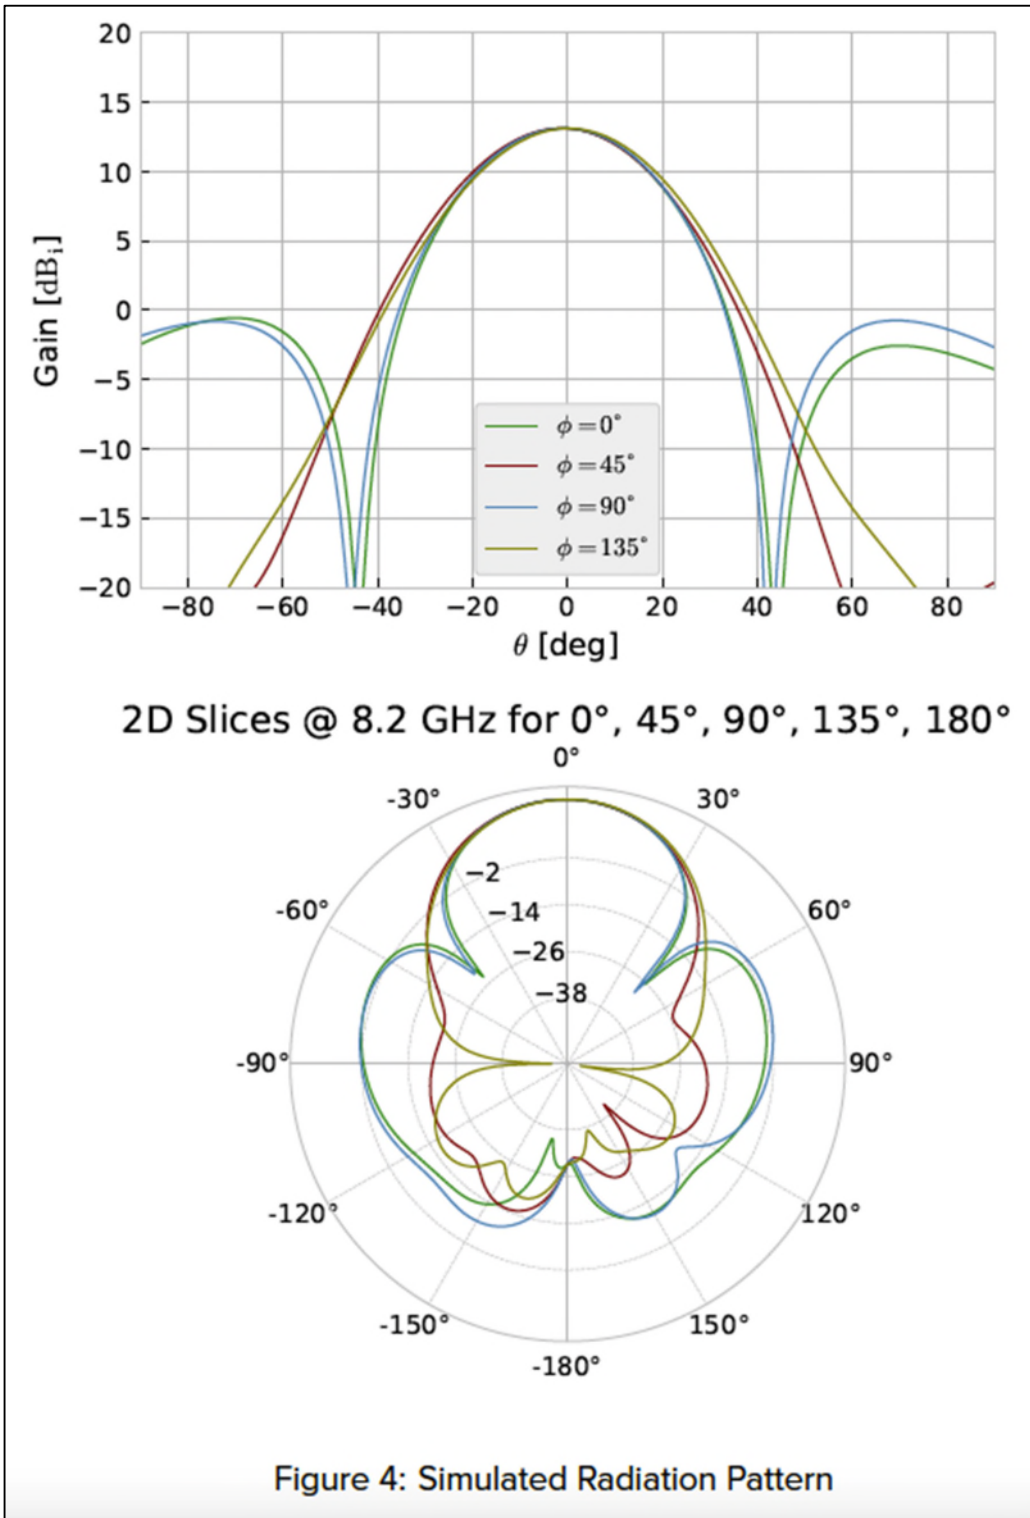

HawkEye 360 Application Antenna Patterns

Figure 1: EnduroSat X-Band 2x2 Patch Array Antenna Pattern

2D Slices @ 8.2 GHz for $0^\circ, 45^\circ, 90^\circ, 135^\circ, 180^\circ$

Figure 4: Simulated Radiation Pattern

Figure 2: EnduroSat X-Band 4x4 Patch Array Antenna Pattern

Figure 3: SFL-GNB-COM-XPA Antenna Pattern

Figure 4: SFL-GNB-COM-SPA Antenna Pattern

Figure 5: Tekbox TBMA1 Antenna Pattern

Figure 6: ainfo lb-sj-60180 Antenna Pattern