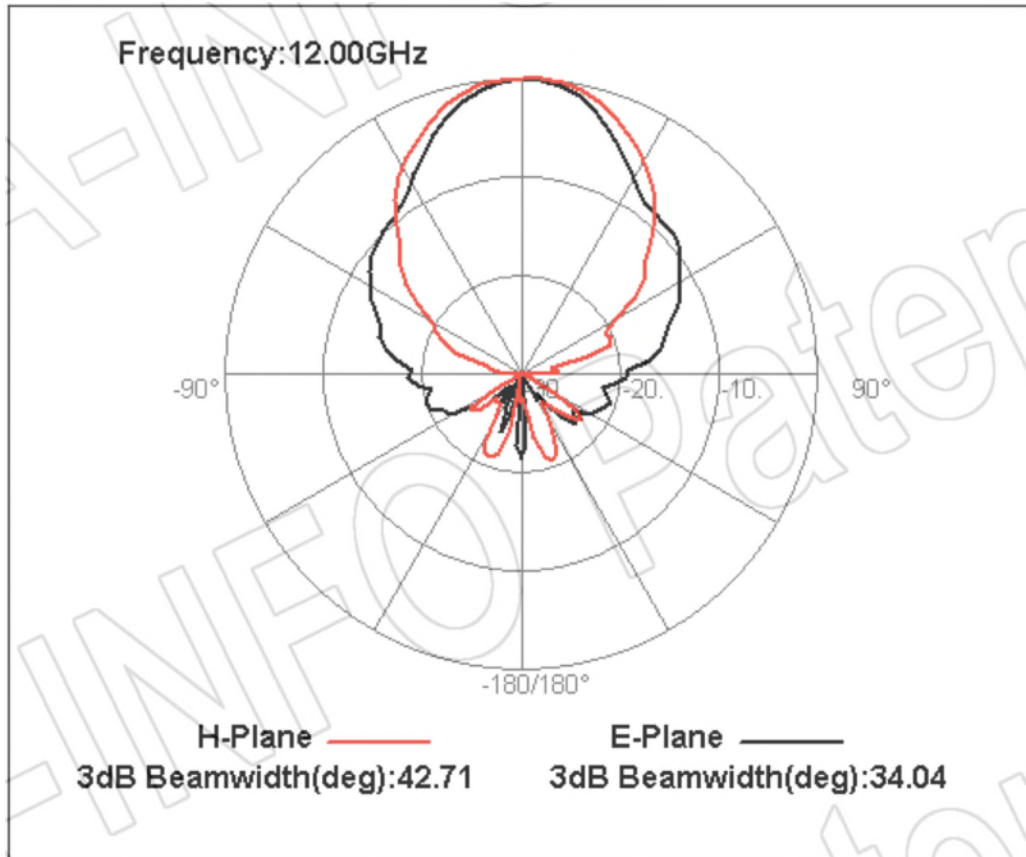

HawkEye 360 Application Antenna Patterns

Figure 1: EnduroSat X-Band 2x2 Patch Array Antenna Pattern

2D Slices @ 8.2 GHz for $0^\circ, 45^\circ, 90^\circ, 135^\circ, 180^\circ$

Figure 4: Simulated Radiation Pattern

Figure 2: EnduroSat X-Band 4x4 Patch Array Antenna Pattern

Figure 3: SFL-GNB-COM-XPA Antenna Pattern

Figure 4: SFL-GNB-COM-SPA Antenna Pattern

Figure 5: Tekbox TBMA1 Antenna Pattern

Figure 6: ainfo lb-sj-60180 Antenna Pattern