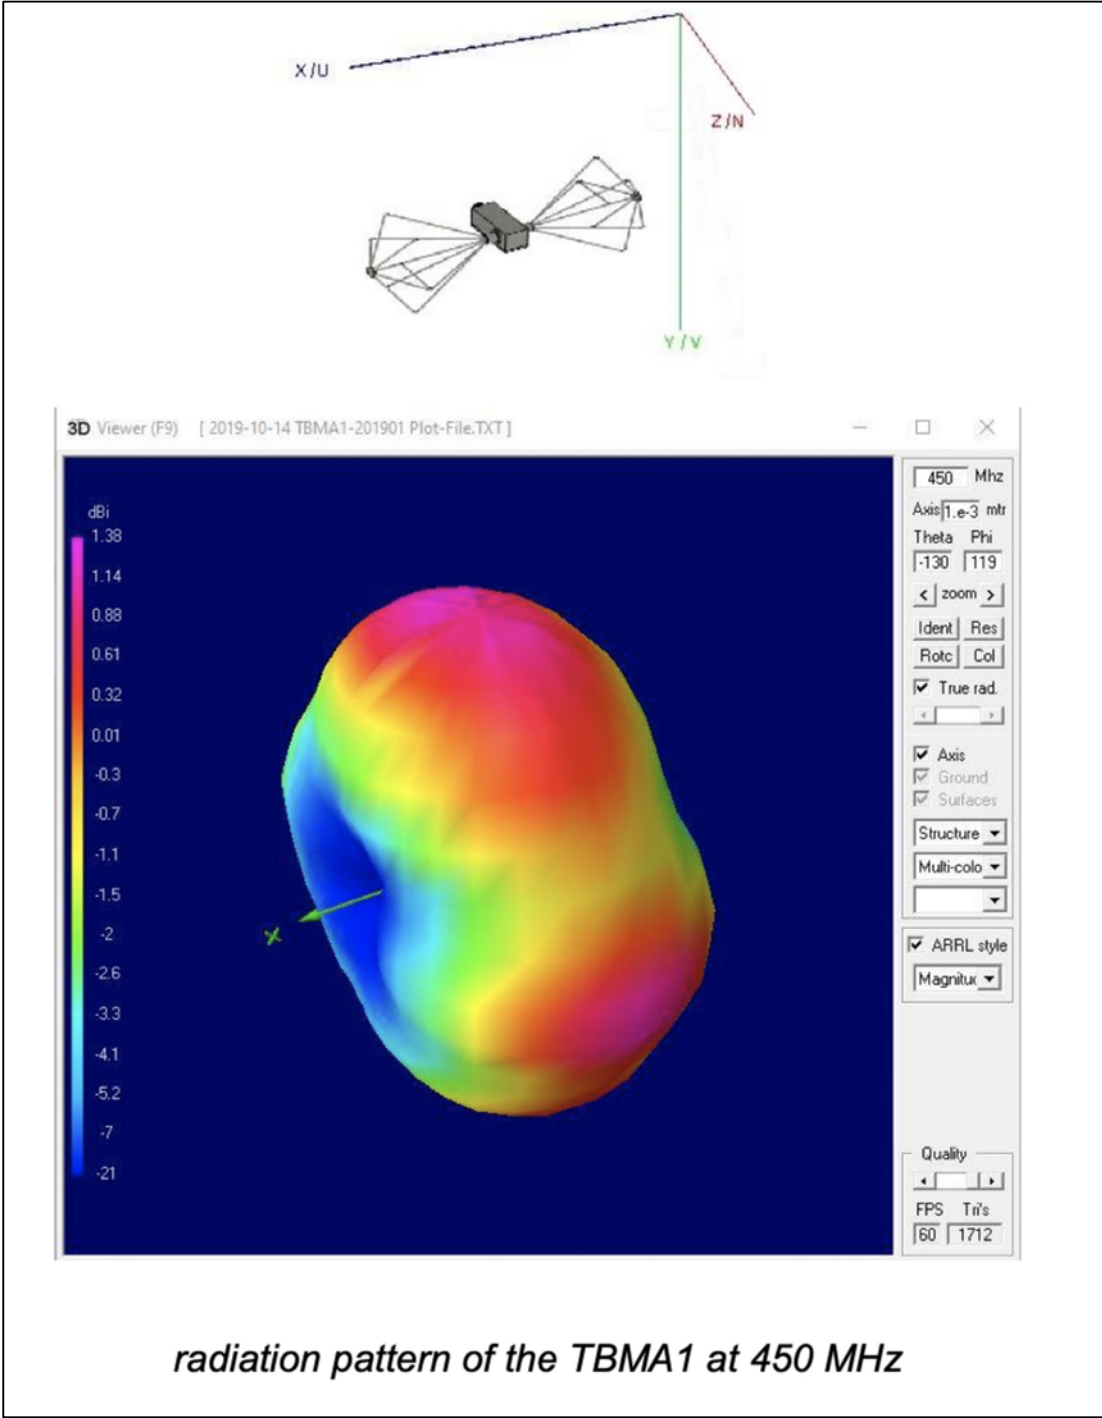

HawkEye 360 Application Antenna Patterns

Figure 1: EnduroSat X-Band 2x2 Patch Array Antenna Pattern

2D Slices @ 8.2 GHz for $0^\circ, 45^\circ, 90^\circ, 135^\circ, 180^\circ$

Figure 4: Simulated Radiation Pattern

Figure 2: EnduroSat X-Band 4x4 Patch Array Antenna Pattern

Figure 3: SFL-GNB-COM-XPA Antenna Pattern

Figure 4: SFL-GNB-COM-SPA Antenna Pattern

Figure 5: Tekbox TBMA1 Antenna Pattern

Figure 6: ainfo lb-sj-60180 Antenna Pattern