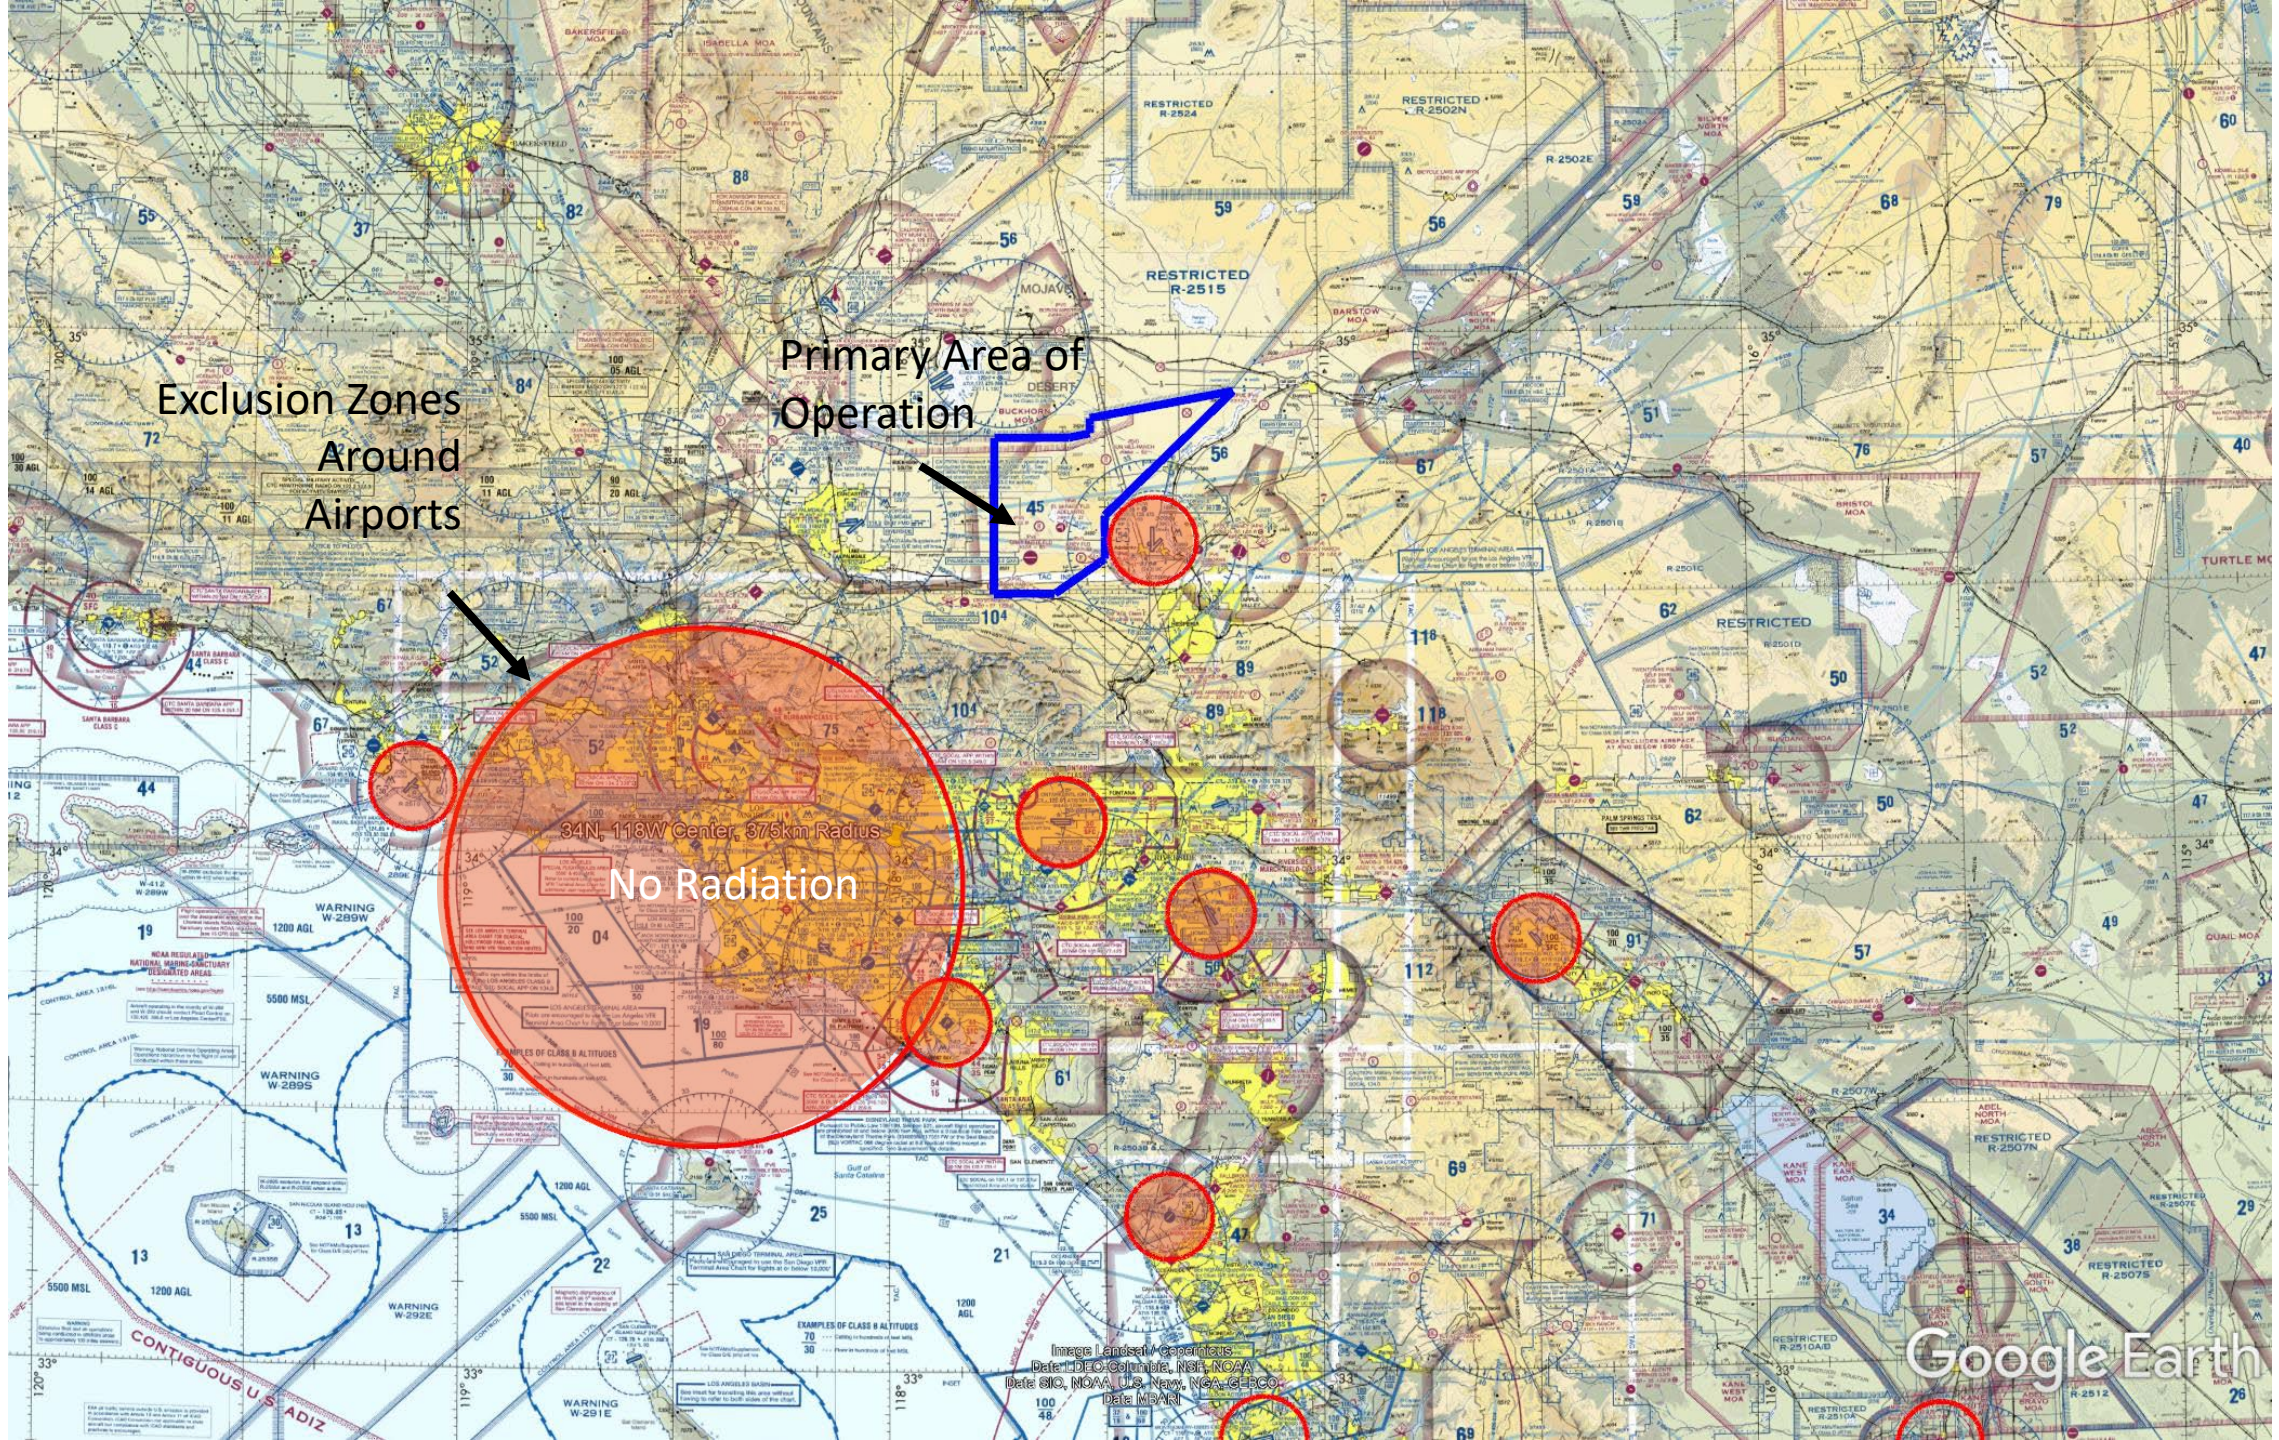

Primary Area of Operation

Limit of Operation  
375km

Exclusion  
Zones Around  
Int'l Airports

34N, 118W Center, 375km Radius

Exclusion Zones  
Around  
Airports

Primary Area of  
Operation

34N, 118W Center, 375km Radius  
No Radiation

Image Landsat / Copernicus  
Data: DEIC Columbia, NSF, NOAA  
Data: SIC, NOAA, US Navy, NOAA-CP-CO  
Data: MSAFI

Google Earth

No Radiation within 30NM around KLAX

No Radiation within 5NM from all International / Military Airports including in unrestricted airspace:

- KFAT
- KVCV
- KONT
- KRIV
- KSNA
- KNFG
- KNKX
- KSAN
- KNJK
- KNTD
- KLAS