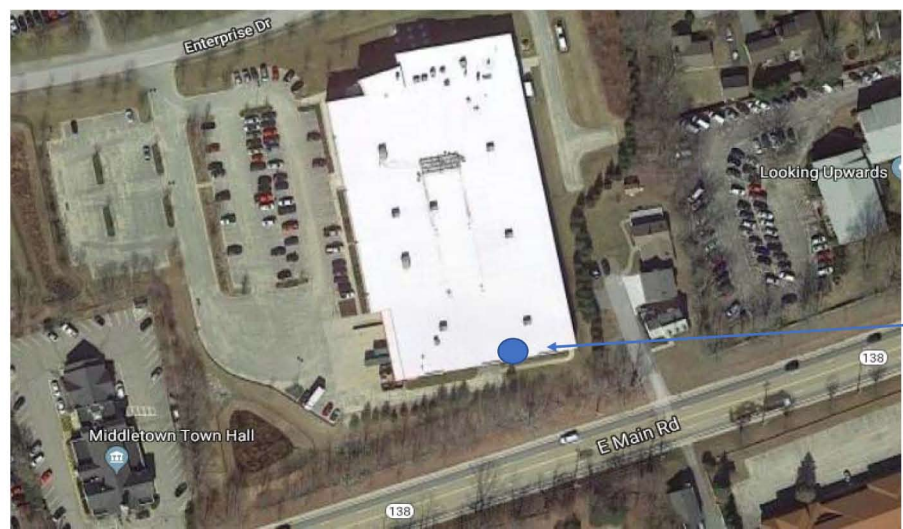

GPS Location

Area: 400 Sq Ft
 L 20 Ft
 W 20 Ft

100 ft. LMR-240 connecting antennas

75 Enterprise Center - manufacturing
 Middletown, RI 02842

Looking Upwards

GPS Location