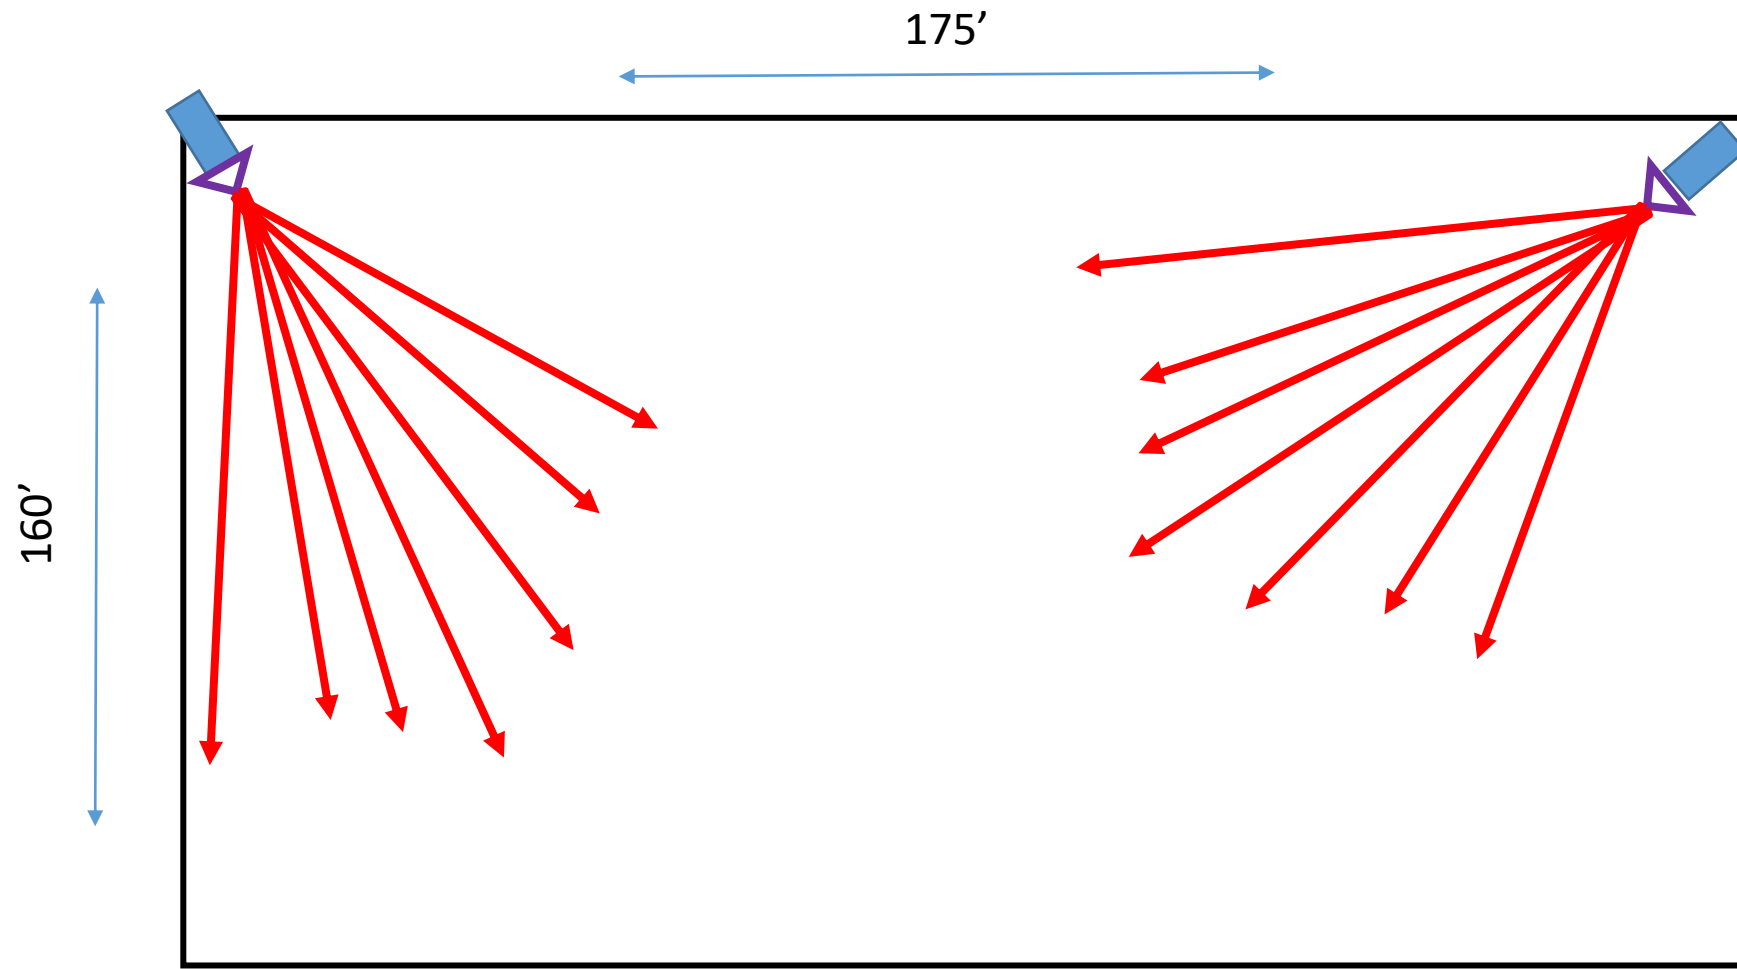

# South Production

\*External Antenna  
connected to amp via 100  
ft. LMR-400