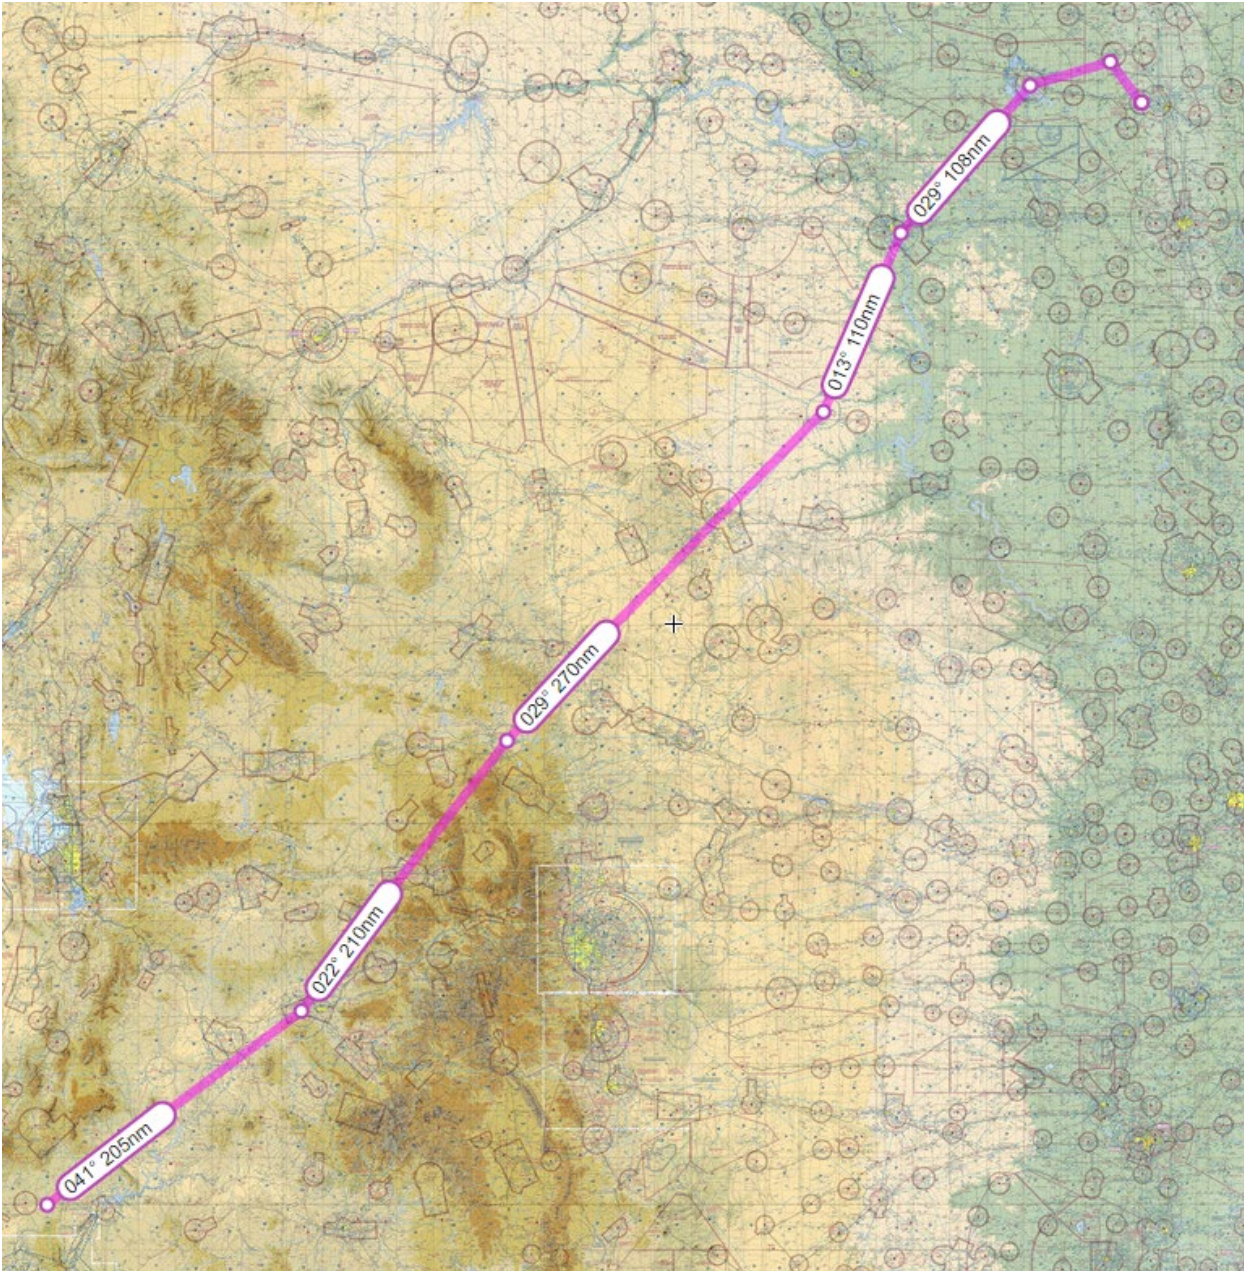

KACIR to/from KRDR

1. Route*:

Waypoint	Coordinates
KACIR	N36°59'31" W112°14'22"
JNC	N39°03'34" W108°47'33"
MBW	N41°50'44" W106°00'16"
DPR	N45°04'41" W101°42'54"
BIS	N46°45'43" W100°39'55"
DVL	N48°06'55" W098°54'45"
RDR317028	N48°19'43" W097°49'37"
RDR	N47°57'25" W097°24'22"
KRDR	N47°57'41" W097°24'03"

**For return flight, file flight plan via reverse route as shown in table above*

2. Altitudes

a. **KACIR to KRDR:** File 10,000 MSL to FL 280

b. **KRDR to KACIR:** File 10,000 MSL to FL 280