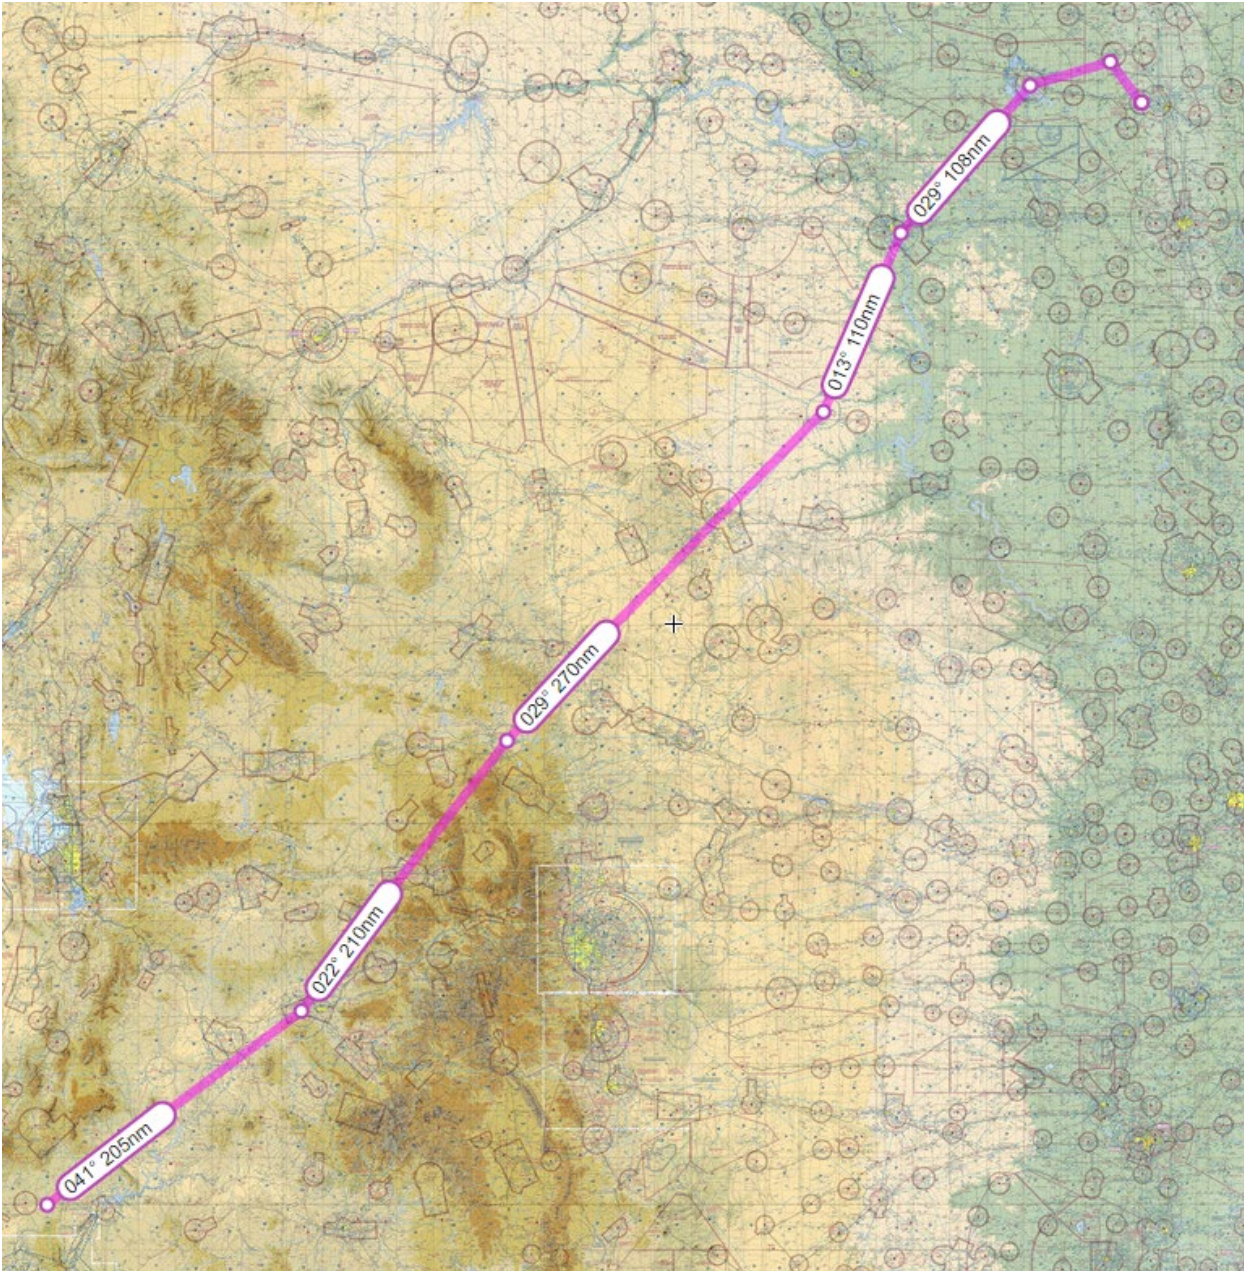

KACIR to/from KRDR

1. Route*:

Waypoint	Coordinates
KACIR	N36°59'31" W112°14'22"
JNC	N39°03'34" W108°47'33"
MBW	N41°50'44" W106°00'16"
DPR	N45°04'41" W101°42'54"
BIS	N46°45'43" W100°39'55"
DVL	N48°06'55" W098°54'45"
RDR317028	N48°19'43" W097°49'37"
RDR	N47°57'25" W097°24'22"
KRDR	N47°57'41" W097°24'03"

**For return flight, file flight plan via reverse route as shown in table above*

2. Altitudes

a. **KACIR to KRDR:** File FL 100 to FL 280

b. **KRDR to KACIR:** File FL 100 to FL 280