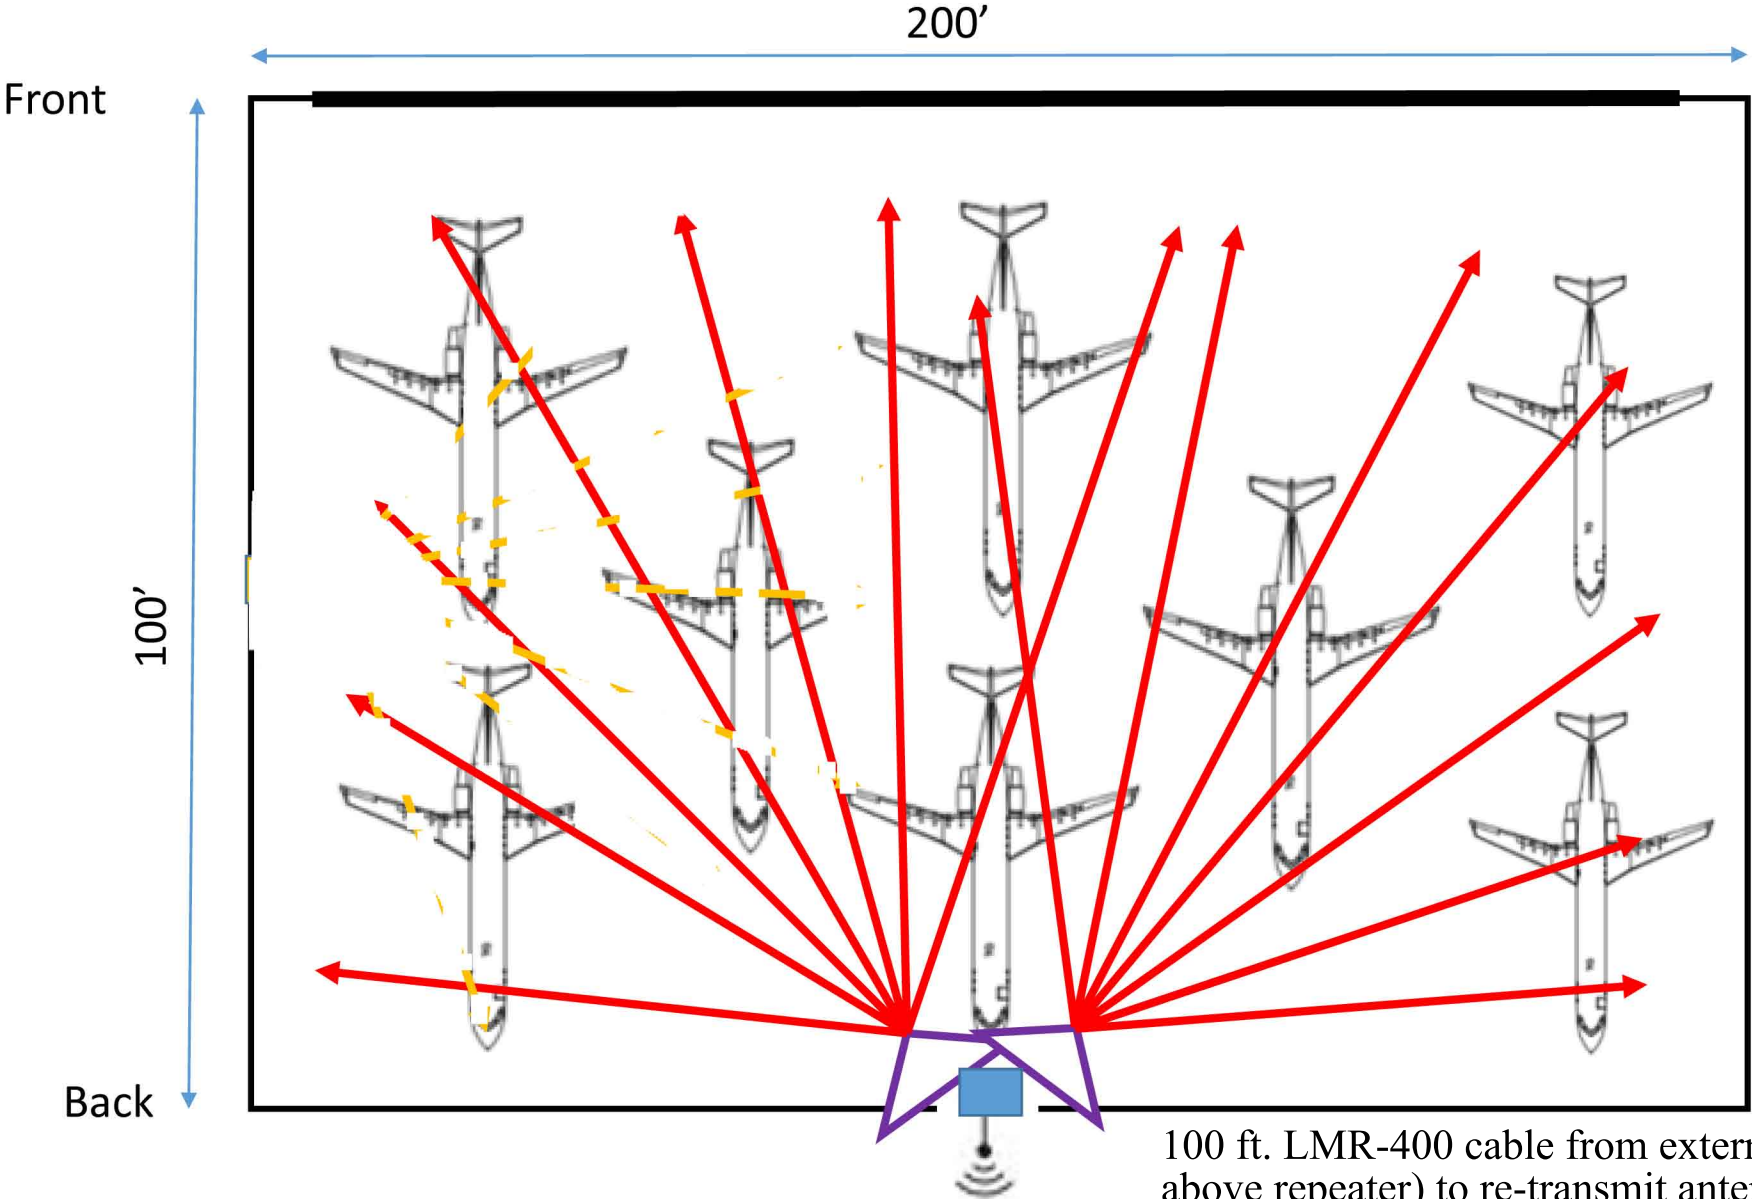

Elliott Aviation Hangar – Quad City Airport

Ceiling Height Peak: 40'

- New System:
- (1) Repeater: ■
 - (2) Internal Antennas
 - (1) External Antenna