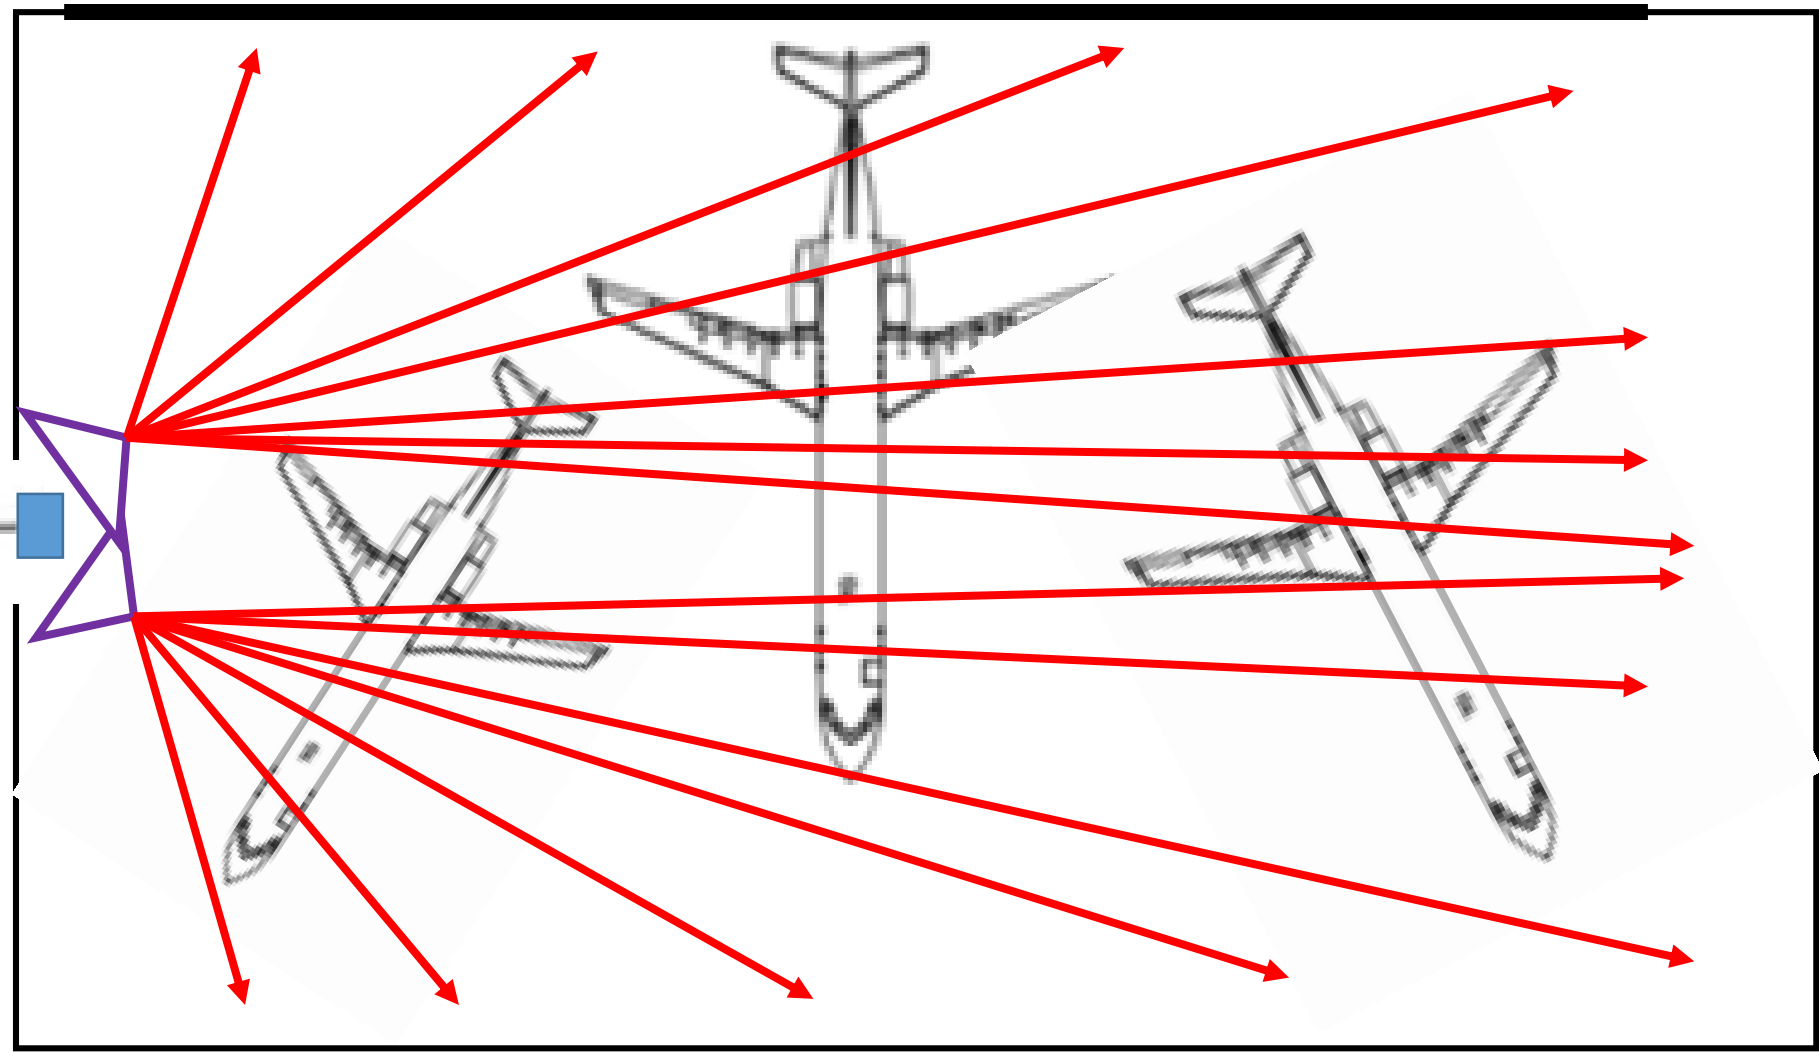

Front

Jet East TEB Hanger

200'

200'

Ext Ant located
directly above
repeater

50 ft. LMR-
400 cable
connects Ext
Ant to Re-
trans Ant

Back